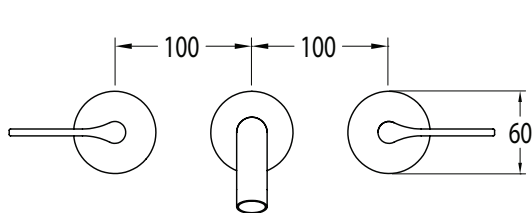

SUSSEX

Sussex Oria Wall Basin Set 215mm Outlet PVD Brushed Nickel (5 Star) Lead Free

39687

SPECIFICATIONS

Recommended Use	Residential;Commercial
Colour Finish	Brushed Nickel
Primary Material	Lead Free Brass
Recommended Pressure Range	150 - 500 kPa as per AS3500
Max Continuous Working Temperature (deg C)	65
Min Continuous Working Temperature (deg C)	1

WARRANTY

Residential Use (Years)	40
Commercial Use (Years)	10

Please refer to Sussex Warranty page for full Terms and Conditions

Dimensions are nominal measurements only.

CLEANING RECOMMENDATIONS:

We recommend the use of soapy water or approved cleaners. This product should not be cleaned with abrasive materials. Damage caused by any improper treatment is not covered by the product warranty. Refer to Warranty Conditions

Disclaimer: Products in this specification manual must by regulation be installed by licensed and registered trade people. The manufacturer/distributor reserves the right to vary specifications or delete models from their range without prior notification. Dimensions are nominal measurements only. Dimensions and set-outs listed are correct at time of publication however the manufacturer/distributor takes no responsibility for printing errors.

Published 30/04/2026

To see the complete Sussex range go to www.reece.com.au