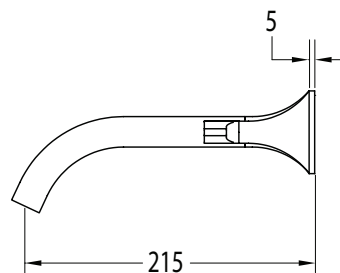

SUSSEX

Sussex Oria Wall Basin Set 215mm Outlet PVD Brushed Nickel (5 Star) Lead Free

39687

SPECIFICATIONS

Recommended Use	Residential;Commercial
Colour Finish	Brushed Nickel
Primary Material	Lead Free Brass
Recommended Pressure Range	150 - 500 kPa as per AS3500
Max Continuous Working Temperature (deg C)	65
Min Continuous Working Temperature (deg C)	1

WARRANTY

Residential Use (Years)	40
Commercial Use (Years)	10

Please refer to Sussex Warranty page for full Terms and Conditions

Dimensions are nominal measurements only.

CLEANING RECOMMENDATIONS:

We recommend the use of soapy water or approved cleaners. This product should not be cleaned with abrasive materials. Damage caused by any improper treatment is not covered by the product warranty. Refer to Warranty Conditions

Disclaimer: Products in this specification manual must by regulation be installed by licensed and registered trade people. The manufacturer/distributor reserves the right to vary specifications or delete models from their range without prior notification. Dimensions are nominal measurements only. Dimensions and set-outs listed are correct at time of publication however the manufacturer/distributor takes no responsibility for printing errors.

Published 30/04/2026

To see the complete Sussex range go to www.reece.com.au