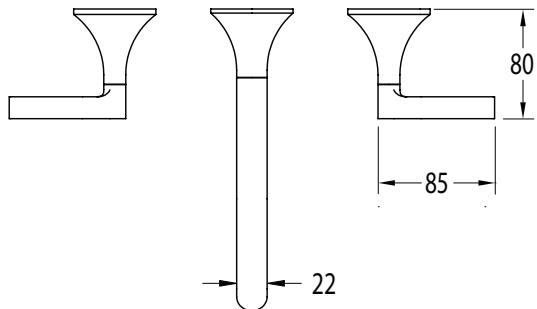

SUSSEX

Sussex Oria Wall Basin Set 215mm Outlet PVD Brushed Nickel (5 Star) Lead Free

39687

SPECIFICATIONS

Recommended Use	Residential;Commercial
Colour Finish	Brushed Nickel
Primary Material	Lead Free Brass
Recommended Pressure Range	150 - 500 kPa as per AS3500
Max Continuous Working Temperature (deg C)	65
Min Continuous Working Temperature (deg C)	1

WARRANTY

Residential Use (Years)	40
Commercial Use (Years)	10

Please refer to Sussex Warranty page for full Terms and Conditions

Dimensions are nominal measurements only.

CLEANING RECOMMENDATIONS:

We recommend the use of soapy water or approved cleaners. This product should not be cleaned with abrasive materials. Damage caused by any improper treatment is not covered by the product warranty. Refer to Warranty Conditions

Disclaimer: Products in this specification manual must by regulation be installed by licensed and registered trade people. The manufacturer/distributor reserves the right to vary specifications or delete models from their range without prior notification. Dimensions are nominal measurements only. Dimensions and set-outs listed are correct at time of publication however the manufacturer/distributor takes no responsibility for printing errors.

Published 30/04/2026

To see the complete Sussex range go to www.reece.com.au