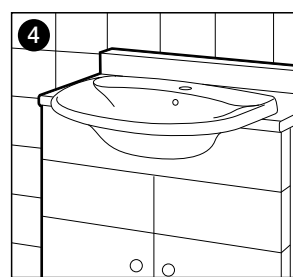

ROCA DEBBA SEMI RECESSED BASIN

INSTALLATION INSTRUCTIONS

Counter Top Cut Detail

Plumbers, please ensure a copy of the installation instructions is left with the end user for future reference