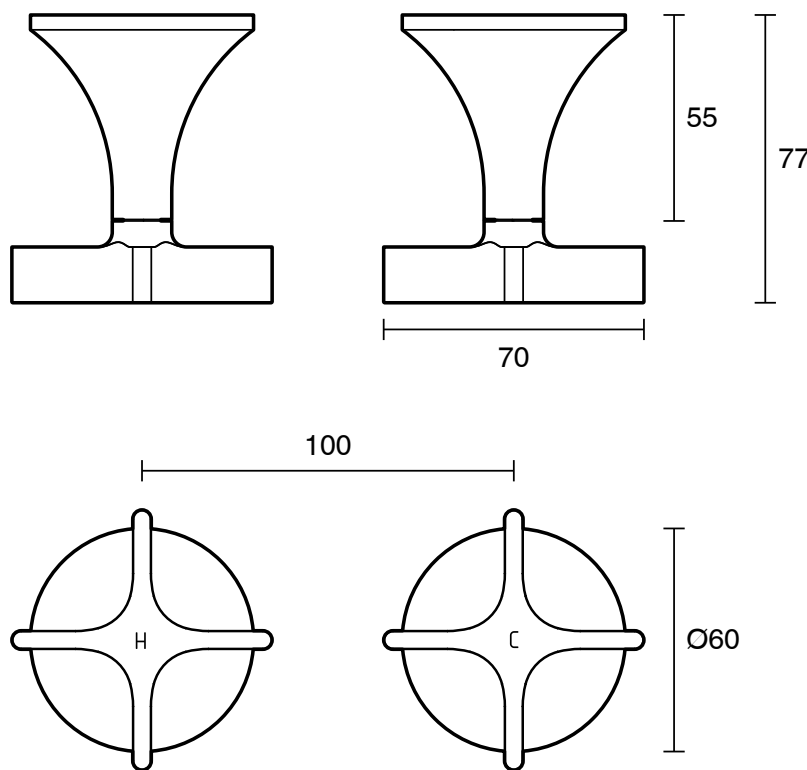

SUSSEX

Sussex Oria Cross Wall Top Assembly Chrome

2266325

SPECIFICATIONS

Recommended Use	Residential;Commercial
Colour Finish	Polished Chrome
Primary Material	DR Brass
Recommended Pressure Range	150 - 500 kPa as per AS3500
Max Continuous Working Temperature (deg C)	65
Min Continuous Working Temperature (deg C)	1

WARRANTY

Residential Use (Years)	40
Commercial Use (Years)	10

Please refer to Sussex Warranty page for full Terms and Conditions

Dimensions are nominal measurements only.

CLEANING RECOMMENDATIONS:

We recommend the use of soapy water or approved cleaners. This product should not be cleaned with abrasive materials. Damage caused by any improper treatment is not covered by the product warranty. Refer to Warranty Conditions

Disclaimer: Products in this specification manual must by regulation be installed by licensed and registered trade people. The manufacturer/distributor reserves the right to vary specifications or delete models from their range without prior notification. Dimensions are nominal measurements only. Dimensions and set-outs listed are correct at time of publication however the manufacturer/distributor takes no responsibility for printing errors.

Published 17/04/2026

To see the complete Sussex range go to www.reece.com.au