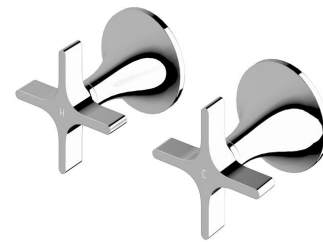

SUSSEX

Sussex Oria Cross Wall Top Assembly Chrome

2266325

SPECIFICATIONS

Recommended Use	Residential;Commercial
Colour Finish	Polished Chrome
Primary Material	DR Brass
Recommended Pressure Range	150 - 500 kPa as per AS3500
Max Continuous Working Temperature (deg C)	65
Min Continuous Working Temperature (deg C)	1

WARRANTY

Residential Use (Years)	40
Commercial Use (Years)	10

Please refer to Sussex Warranty page for full Terms and Conditions

Dimensions are nominal measurements only.

CLEANING RECOMMENDATIONS:

We recommend the use of soapy water or approved cleaners. This product should not be cleaned with abrasive materials. Damage caused by any improper treatment is not covered by the product warranty. Refer to Warranty Conditions

Disclaimer: Products in this specification manual must by regulation be installed by licensed and registered trade people. The manufacturer/distributor reserves the right to vary specifications or delete models from their range without prior notification. Dimensions are nominal measurements only. Dimensions and set-outs listed are correct at time of publication however the manufacturer/distributor takes no responsibility for printing errors.

Published 17/04/2026

To see the complete Sussex range go to www.reece.com.au