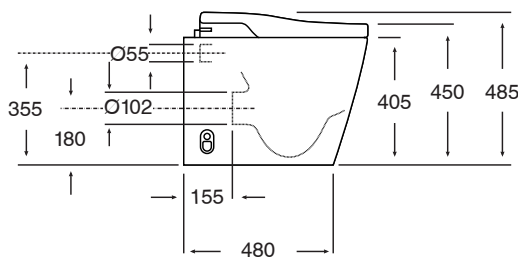

## Roca In-Wash Inspira Rimless Back to Wall Pan with Heated Seat (4 Star)

9510069

SPECIFICATIONS	
Recommended Use	Residential;Commercial
Pan Material	Vitreous China
Rim Configuration	Rimless
Pan Outlet Type	P Trap;S Trap
Pan Weight (kg)	40
Mounting	Floor
Toilet Seat Included	Yes
WARRANTY	
Residential & Commercial Use (Years)	25
Spare Parts & Labour (Years)	1
<i>Please refer to Roca Warranty page for full Terms and Conditions</i>	

Dimensions are nominal measurements only.