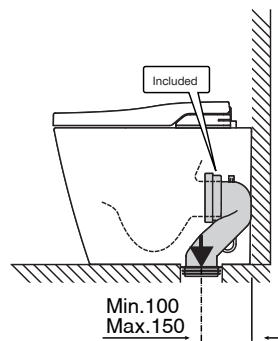

## Roca In-Wash Inspira Rimless Back to Wall Pan with Heated Seat (4 Star)

9510069

SPECIFICATIONS	
Recommended Use	Residential;Commercial
Pan Material	Vitreous China
Rim Configuration	Rimless
Pan Outlet Type	P Trap;S Trap
Pan Weight (kg)	40
Mounting	Floor
Toilet Seat Included	Yes
WARRANTY	
Residential & Commercial Use (Years)	25
Spare Parts & Labour (Years)	1
<i>Please refer to Roca Warranty page for full Terms and Conditions</i>	

Dimensions are nominal measurements only.