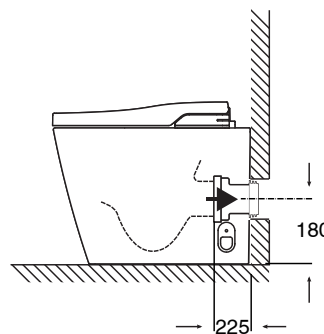

## Roca In-Wash Inspira Rimless Back to Wall Pan with Heated Seat (4 Star)

9510069

SPECIFICATIONS	
Recommended Use	Residential;Commercial
Pan Material	Vitreous China
Rim Configuration	Rimless
Pan Outlet Type	P Trap;S Trap
Pan Weight (kg)	40
Mounting	Floor
Toilet Seat Included	Yes
WARRANTY	
Residential & Commercial Use (Years)	25
Spare Parts & Labour (Years)	1
<i>Please refer to Roca Warranty page for full Terms and Conditions</i>	

Dimensions are nominal measurements only.

**Disclaimer:** Products in this specification manual must by regulation be installed by licensed and registered trade people. The manufacturer/distributor reserves the right to vary specifications or delete models from their range without prior notification. Dimensions are nominal measurements only. Dimensions and set-outs listed are correct at time of publication however the manufacturer/distributor takes no responsibility for printing errors.