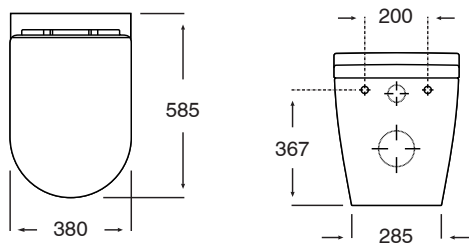

## Roca In-Wash Inspira Rimless Back to Wall Pan with Heated Seat (4 Star)

9510069

SPECIFICATIONS	
Recommended Use	Residential;Commercial
Pan Material	Vitreous China
Rim Configuration	Rimless
Pan Outlet Type	P Trap;S Trap
Pan Weight (kg)	40
Mounting	Floor
Toilet Seat Included	Yes
WARRANTY	
Residential & Commercial Use (Years)	25
Spare Parts & Labour (Years)	1
<i>Please refer to Roca Warranty page for full Terms and Conditions</i>	

Dimensions are nominal measurements only.