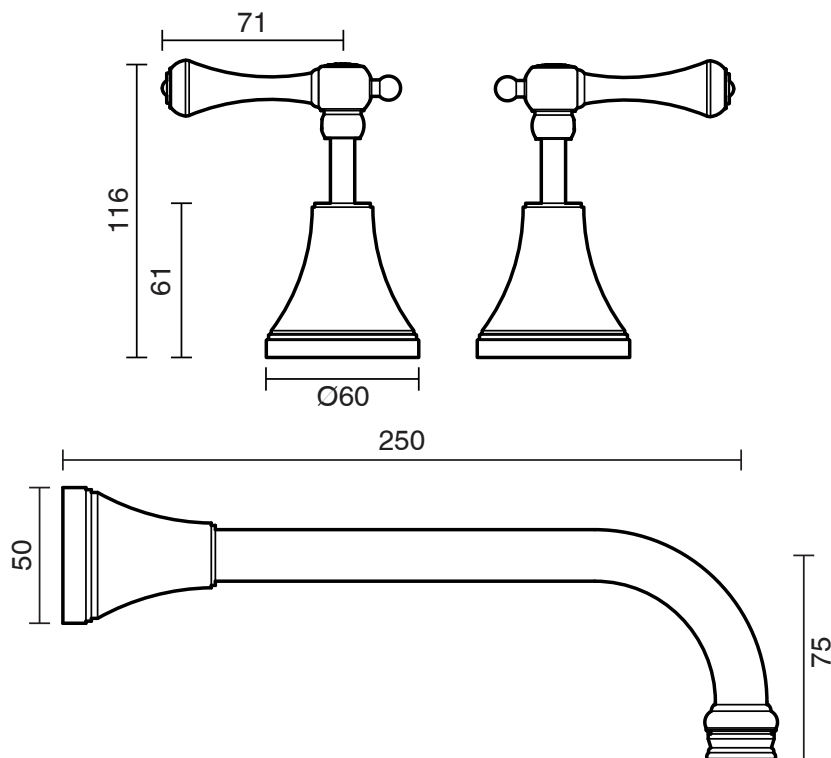

KADO

Kado Era Wall Bath Set 250mm Lever Handle Chrome

9507594

SPECIFICATIONS

Recommended Use	Residential;Commercial
Colour	Chrome
Finish	Polished
Material	DR Brass
Recommended Pressure Range	150 - 500 kPa
Maximum Continuous Working Temperature	80 deg C
Suitable for Storage Tank Hot Water	Yes
Suitable for Continuous Flow Hot Water	Yes
Suitable for Gravity Feed Hot Water	No

WARRANTY

Residential & Commercial Use (Years)	25
Spare Parts & Labour (Years)	1

Please refer to Kado Warranty Page for full Terms and Conditions

Dimensions are nominal measurements only.

CLEANING RECOMMENDATIONS:

We recommend the use of soapy water or approved cleaners. This product should not be cleaned with abrasive materials. Damage caused by any improper treatment is not covered by the product warranty. Refer to Warranty Conditions

Disclaimer: Products in this specification manual must by regulation be installed by licensed and registered trade people. The manufacturer/distributor reserves the right to vary specifications or delete models from their range without prior notification. Dimensions are nominal measurements only. Dimensions and set-outs listed are correct at time of publication however the manufacturer/distributor takes no responsibility for printing errors.

Published 01/04/2026

To see the complete Kado range go to www.reece.com.au