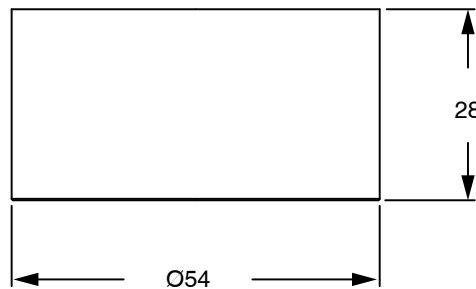

SUSSEX

Sussex Pure Diverter with Cirque Textured Handle Chrome Lead Free

47222

SPECIFICATIONS	
Recommended Use	Residential;Commercial
Colour Finish	Polished Chrome
Primary Material	Lead Free Brass
Recommended Pressure Range	150 - 500 kPa as per AS3500
Max Continuous Working Temperature (deg C)	65
Min Continuous Working Temperature (deg C)	1
WARRANTY	
Residential Use (Years)	40
Commercial Use (Years)	10
<i>Please refer to Sussex Warranty page for full Terms and Conditions</i>	