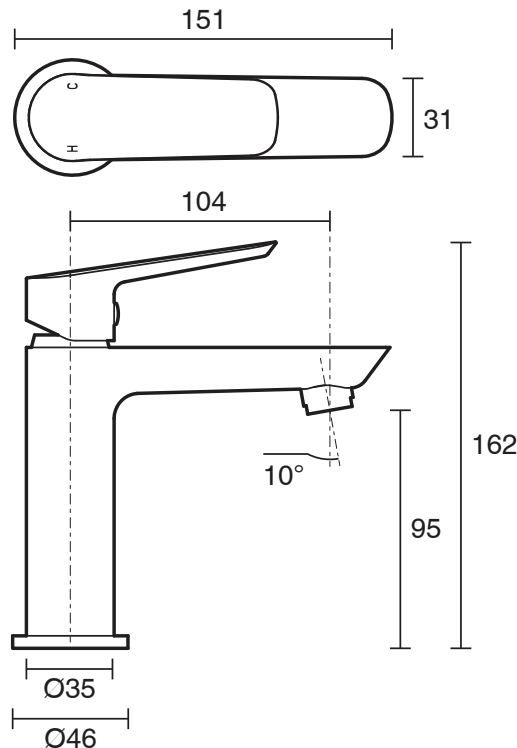

mizu

Mizu Bliss Basin Mixer Tap Matte Black (4 Star)

9508778

SPECIFICATIONS	
Recommended Use	Residential;Commercial
Colour Finish	Matte Black
Primary Material	DR Brass
Recommended Pressure Range	150 - 500 kPa as per AS3500
Max Continuous Working Temperature (deg C)	80
Min Continuous Working Temperature (deg C)	5
WARRANTY	
Residential & Commercial Use (Years)	25
Spare Parts & Labour (Years)	1
<i>Please refer to Mizu Warranty page for full Terms and Conditions</i>	

Disclaimer: Products in this specification manual must by regulation be installed by licensed and registered trade people. The manufacturer/distributor reserves the right to vary specifications or delete models from their range without prior notification. Dimensions are nominal measurements only. Dimensions and set-outs listed are correct at time of publication however the manufacturer/distributor takes no responsibility for printing errors.