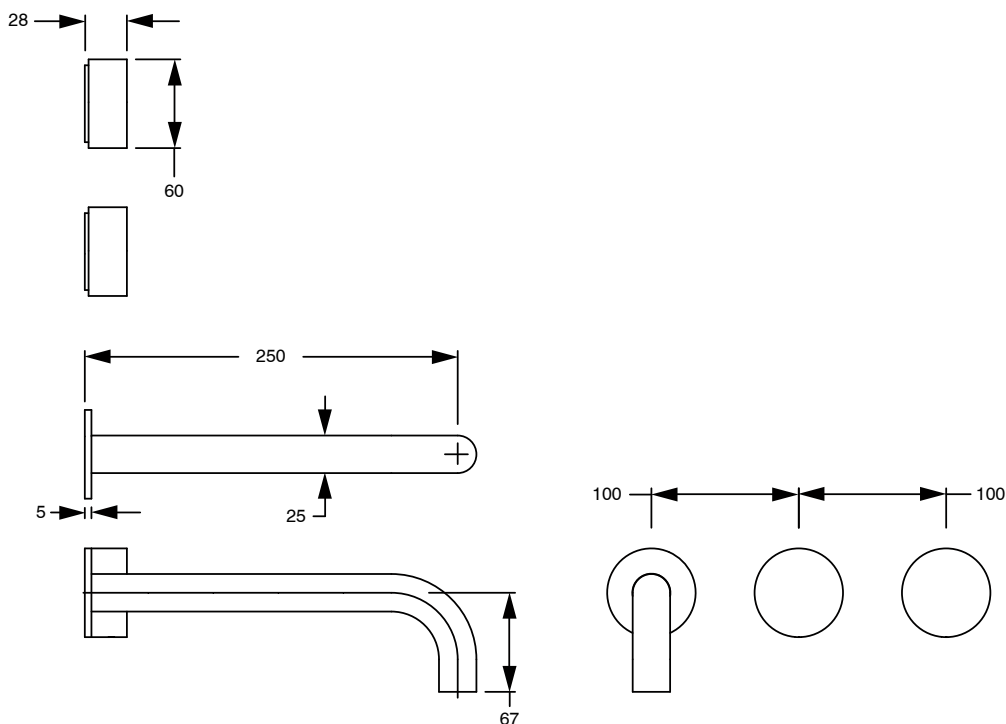

SUSSEX

Sussex Pure Wall Bath Hostess System 250mm with Linear Textured Handles
PVD Brushed Gunmetal Lead Free
46893

SPECIFICATIONS

Recommended Use	Residential;Commercial
Colour Finish	Brushed Gunmetal
Primary Material	Lead Free Brass
Recommended Pressure Range	150 - 500 kPa as per AS3500
Max Continuous Working Temperature (deg C)	65
Min Continuous Working Temperature (deg C)	1

WARRANTY

Residential Use (Years)	40
Commercial Use (Years)	10

Please refer to Sussex Warranty page for full Terms and Conditions

Dimensions are nominal measurements only.

CLEANING RECOMMENDATIONS:

We recommend the use of soapy water or approved cleaners. This product should not be cleaned with abrasive materials. Damage caused by any improper treatment is not covered by the product warranty. Refer to Warranty Conditions

Disclaimer: Products in this specification manual must by regulation be installed by licensed and registered trade people. The manufacturer/distributor reserves the right to vary specifications or delete models from their range without prior notification. Dimensions are nominal measurements only. Dimensions and set-outs listed are correct at time of publication however the manufacturer/distributor takes no responsibility for printing errors.

Published 14/05/2026

To see the complete Sussex range go to www.reece.com.au