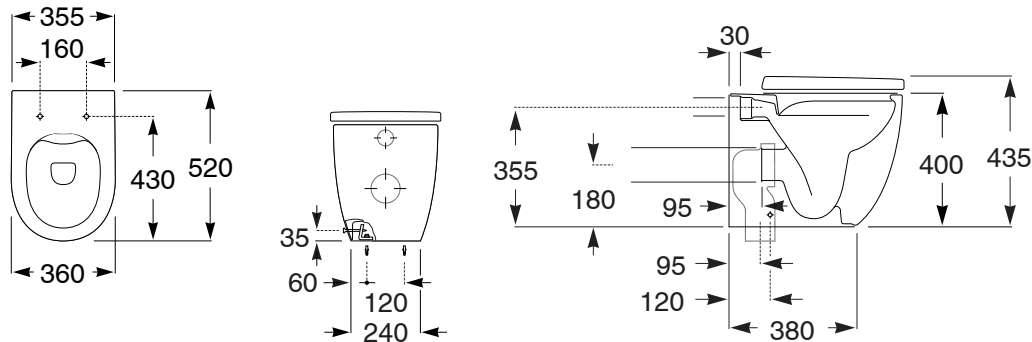

Roca Meridian Rimless Back to Wall Pan Soft Close Quick Release Seat White (4 Star)

9508771

SPECIFICATIONS	
Recommended Use	Residential;Commercial
Pan Material	Vitreous China
Rim Configuration	Rimless
Pan Outlet Type	P Trap;S Trap
Pan Weight (kg)	25
Mounting	Floor
Toilet Seat Included	Yes
WARRANTY	
Residential & Commercial Use (Years)	25
Spare Parts & Labour (Years)	1
<i>Please refer to Roca Warranty page for full Terms and Conditions</i>	

Disclaimer: Products in this specification manual must by regulation be installed by licensed and registered trade people. The manufacturer/distributor reserves the right to vary specifications or delete models from their range without prior notification. Dimensions are nominal measurements only. Dimensions and set-outs listed are correct at time of publication however the manufacturer/distributor takes no responsibility for printing errors.