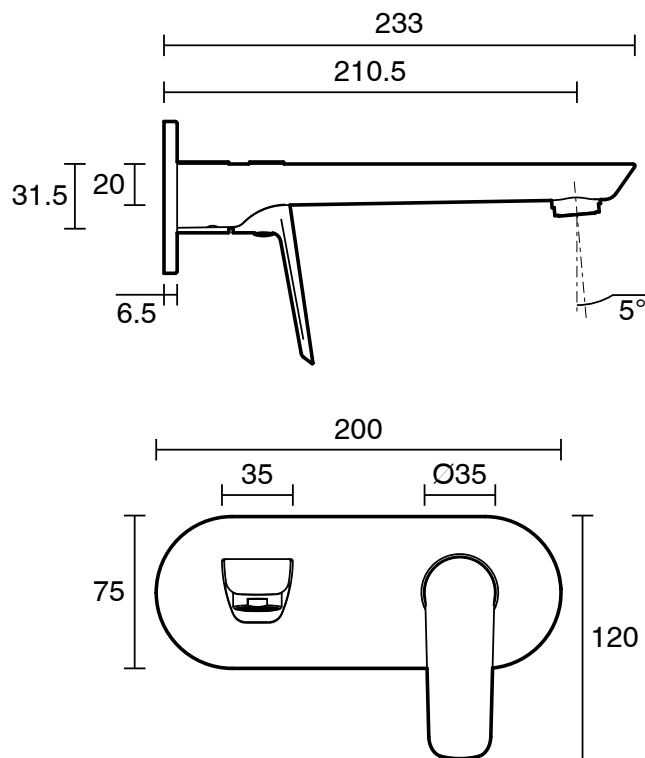

mizu

Mizu Bliss Wall Basin Mixer Tap Set 210mm Chrome (4 Star)

9505293

SPECIFICATIONS

Recommended Use	Residential;Commercial
Colour Finish	Polished Chrome
Primary Material	DR Brass
Recommended Pressure Range	150 - 500 kPa as per AS3500
Max Continuous Working Temperature (deg C)	80
Min Continuous Working Temperature (deg C)	5

WARRANTY

Residential & Commercial Use (Years)	25
Spare Parts & Labour (Years)	1

Please refer to Mizu Warranty page for full Terms and Conditions

Dimensions are nominal measurements only.

CLEANING RECOMMENDATIONS:

We recommend the use of soapy water or approved cleaners. This product should not be cleaned with abrasive materials. Damage caused by any improper treatment is not covered by the product warranty. Refer to Warranty Conditions

Disclaimer: Products in this specification manual must by regulation be installed by licensed and registered trade people. The manufacturer/distributor reserves the right to vary specifications or delete models from their range without prior notification. Dimensions are nominal measurements only. Dimensions and set-outs listed are correct at time of publication however the manufacturer/distributor takes no responsibility for printing errors.

Published 01/04/2026

To see the complete Mizu range go to www.reece.com.au