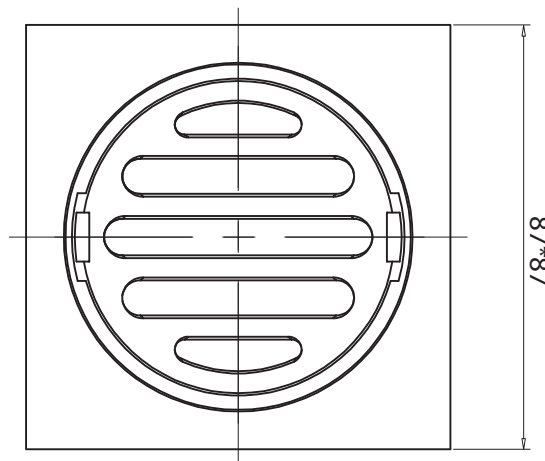

mizu

Mizu Drift Brass Trapscrew Grate Square 80mm Brushed Brass

9512363

SPECIFICATIONS

Recommended Use	Residential;Commercial
Colour Finish	Brushed Brass
Primary Material	DR Brass

WARRANTY

Parts Replacement Only - excludes labour costs (Years)	1

Please refer to Mizu Warranty page for full Terms and Conditions

Dimensions are nominal measurements only.

CLEANING RECOMMENDATIONS:

We recommend the use of soapy water or approved cleaners. This product should not be cleaned with abrasive materials. Damage caused by any improper treatment is not covered by the product warranty. Refer to Warranty Conditions

Disclaimer: Products in this specification manual must by regulation be installed by licensed and registered trade people. The manufacturer/distributor reserves the right to vary specifications or delete models from their range without prior notification. Dimensions are nominal measurements only. Dimensions and set-outs listed are correct at time of publication however the manufacturer/distributor takes no responsibility for printing errors.

Published 01/04/2026

To see the complete Mizu range go to www.reece.com.au