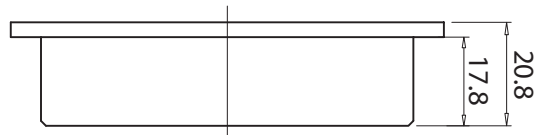

mizu

Mizu Drift Brass Trapscrew Grate Square 80mm Brushed Brass

9512363

SPECIFICATIONS

Recommended Use	Residential;Commercial
Colour Finish	Brushed Brass
Primary Material	DR Brass

WARRANTY

Parts Replacement Only - excludes labour costs (Years)	1

Please refer to Mizu Warranty page for full Terms and Conditions

Dimensions are nominal measurements only.

CLEANING RECOMMENDATIONS:

We recommend the use of soapy water or approved cleaners. This product should not be cleaned with abrasive materials. Damage caused by any improper treatment is not covered by the product warranty. Refer to Warranty Conditions

Disclaimer: Products in this specification manual must by regulation be installed by licensed and registered trade people. The manufacturer/distributor reserves the right to vary specifications or delete models from their range without prior notification. Dimensions are nominal measurements only. Dimensions and set-outs listed are correct at time of publication however the manufacturer/distributor takes no responsibility for printing errors.

Published 01/04/2026

To see the complete Mizu range go to www.reece.com.au