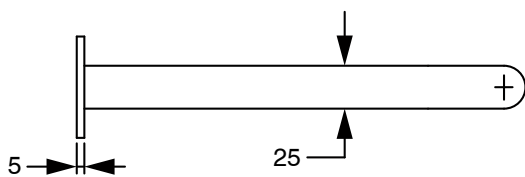

SUSSEX

Sussex Pure Progressive Wall Bath Mixer Tap System 250mm Brushed Gunmetal

2299036

SPECIFICATIONS	
Recommended Use	Residential;Commercial
Colour Finish	Brushed Gunmetal
Primary Material	DR Brass
Recommended Pressure Range	150 - 500 kPa as per AS3500
Max Continuous Working Temperature (deg C)	65
Min Continuous Working Temperature (deg C)	1
WARRANTY	
Residential Use (Years)	40
Commercial Use (Years)	10
<i>Please refer to Sussex Warranty page for full Terms and Conditions</i>	