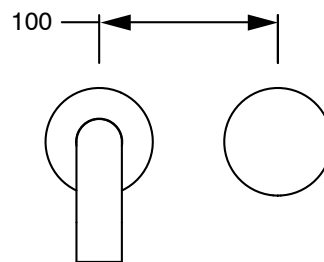

SUSSEX

Sussex Pure Progressive Wall Bath Mixer Tap System 250mm Brushed Gunmetal

2299036

SPECIFICATIONS	
Recommended Use	Residential;Commercial
Colour Finish	Brushed Gunmetal
Primary Material	DR Brass
Recommended Pressure Range	150 - 500 kPa as per AS3500
Max Continuous Working Temperature (deg C)	65
Min Continuous Working Temperature (deg C)	1
WARRANTY	
Residential Use (Years)	40
Commercial Use (Years)	10
<i>Please refer to Sussex Warranty page for full Terms and Conditions</i>	