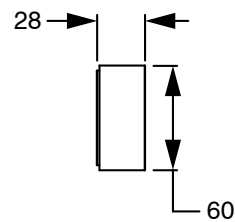

SUSSEX

Sussex Pure Progressive Wall Bath Mixer Tap System 250mm Brushed Gunmetal

2299036

SPECIFICATIONS	
Recommended Use	Residential;Commercial
Colour Finish	Brushed Gunmetal
Primary Material	DR Brass
Recommended Pressure Range	150 - 500 kPa as per AS3500
Max Continuous Working Temperature (deg C)	65
Min Continuous Working Temperature (deg C)	1
WARRANTY	
Residential Use (Years)	40
Commercial Use (Years)	10
<i>Please refer to Sussex Warranty page for full Terms and Conditions</i>	