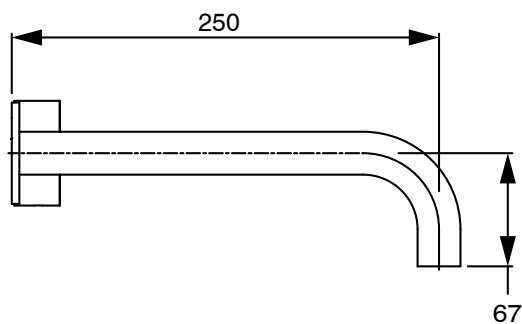

SUSSEX

Sussex Pure Progressive Wall Bath Mixer Tap System 250mm Brushed Gunmetal

2299036

SPECIFICATIONS	
Recommended Use	Residential;Commercial
Colour Finish	Brushed Gunmetal
Primary Material	DR Brass
Recommended Pressure Range	150 - 500 kPa as per AS3500
Max Continuous Working Temperature (deg C)	65
Min Continuous Working Temperature (deg C)	1
WARRANTY	
Residential Use (Years)	40
Commercial Use (Years)	10
<i>Please refer to Sussex Warranty page for full Terms and Conditions</i>	