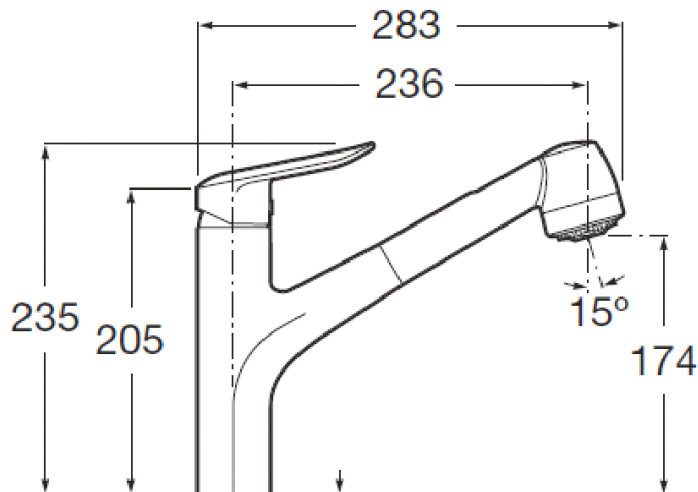

Roca Logica-N Pull Out Sink Mixer Tap Chrome (4 Star)

9503974

SPECIFICATIONS

Recommended Use	Residential;Commercial
Colour Finish	Polished Chrome
Primary Material	DR Brass
Recommended Pressure Range	150 - 500 kPa as per AS3500
Max Continuous Working Temperature (deg C)	80
Min Continuous Working Temperature (deg C)	5

WARRANTY

Residential & Commercial Use (Years)	25
Spare Parts & Labour (Years)	1

Please refer to Roca Warranty page for full Terms and Conditions