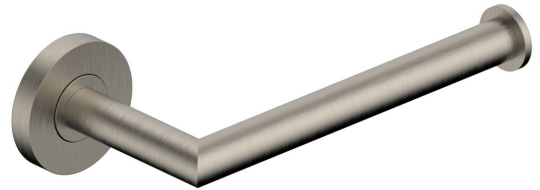

Mizu Drift Reversible Toilet Roll Holder Brushed Nickel

2267174

SPECIFICATIONS

Recommended Use	Residential;Commercial
Colour Finish	Brushed Nickel
Primary Material	DR Brass

WARRANTY

Residential & Commercial Use (Years)	25
Spare Parts & Labour (Years)	1

Please refer to Mizu Warranty page for full Terms and Conditions

Dimensions are nominal measurements only.

CLEANING RECOMMENDATIONS:

We recommend the use of soapy water or approved cleaners. This product should not be cleaned with abrasive materials. Damage caused by any improper treatment is not covered by the product warranty. Refer to Warranty Conditions

Disclaimer: Products in this specification manual must by regulation be installed by licensed and registered trade people. The manufacturer/distributor reserves the right to vary specifications or delete models from their range without prior notification. Dimensions are nominal measurements only. Dimensions and set-outs listed are correct at time of publication however the manufacturer/distributor takes no responsibility for printing errors.

Published 01/04/2026

To see the complete Mizu range go to www.reece.com.au