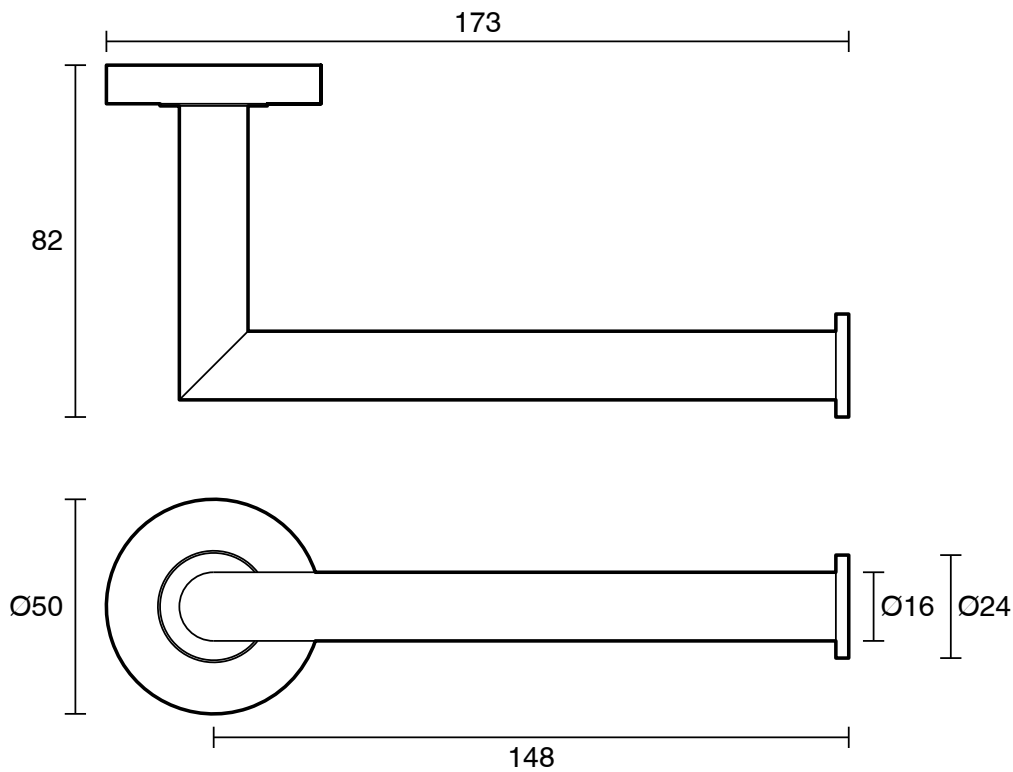

Mizu Drift Reversible Toilet Roll Holder Brushed Nickel

2267174

SPECIFICATIONS

Recommended Use	Residential;Commercial
Colour Finish	Brushed Nickel
Primary Material	DR Brass

WARRANTY

Residential & Commercial Use (Years)	25
Spare Parts & Labour (Years)	1

Please refer to Mizu Warranty page for full Terms and Conditions

Dimensions are nominal measurements only.

CLEANING RECOMMENDATIONS:

We recommend the use of soapy water or approved cleaners. This product should not be cleaned with abrasive materials. Damage caused by any improper treatment is not covered by the product warranty. Refer to Warranty Conditions

Disclaimer: Products in this specification manual must by regulation be installed by licensed and registered trade people. The manufacturer/distributor reserves the right to vary specifications or delete models from their range without prior notification. Dimensions are nominal measurements only. Dimensions and set-outs listed are correct at time of publication however the manufacturer/distributor takes no responsibility for printing errors.

Published 01/04/2026

To see the complete Mizu range go to www.reece.com.au