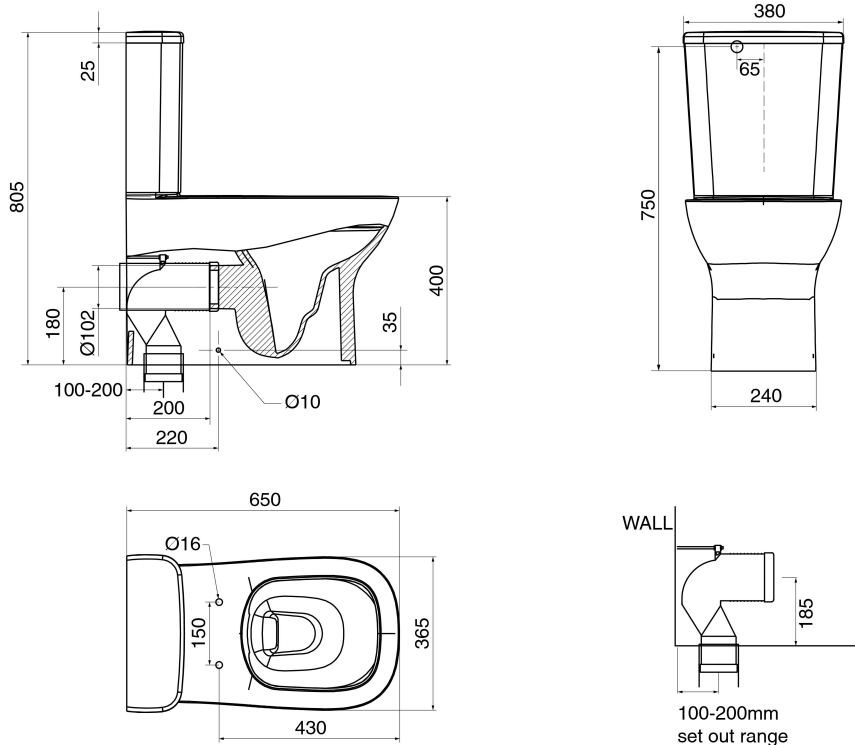

## Posh Domaine Rimless Close Coupled Back to Wall Toilet Suite Back Inlet with Soft Close Quick Release Seat (4 Star)

SPECIFICATIONS	
Recommended Use	Residential;Commercial
Material	Vitreous China
Colour	White
Weight of Pan	32 kg
Weight of Cistern	12 kg
Outlet Type	Universal S & P Converts to S Trap using plastic S-Bend (supplied)
Water Inlet Position	Back Inlet
Inlet Valve Pressure Rating	500kPa
Pan Fixing	Fixed to floor using fixing bolts (supplied) and bedded with sealant
Cistern Fixing	Bolted to Pan
Toilet Seat	Soft Close Quick Release
Rim Configuration	Rimless
S Trap Setout	100 - 200 mm
P Trap Setout	180 mm

Back Inlet: 9509218

WARRANTY	
Residential & Commercial Use (Years)	25
Spare Parts & Labour (Years)	1

*Please refer to Posh Warranty Page for full Terms and Conditions*

**Dimensions are nominal measurements only.**

**Disclaimer:** Products in this specification manual must by regulation be installed by licensed and registered trade people. The manufacturer/distributor reserves the right to vary specifications or delete models from their range without prior notification. Dimensions are nominal measurements only. Dimensions and set-outs listed are correct at time of publication however the manufacturer/distributor takes no responsibility for printing errors.