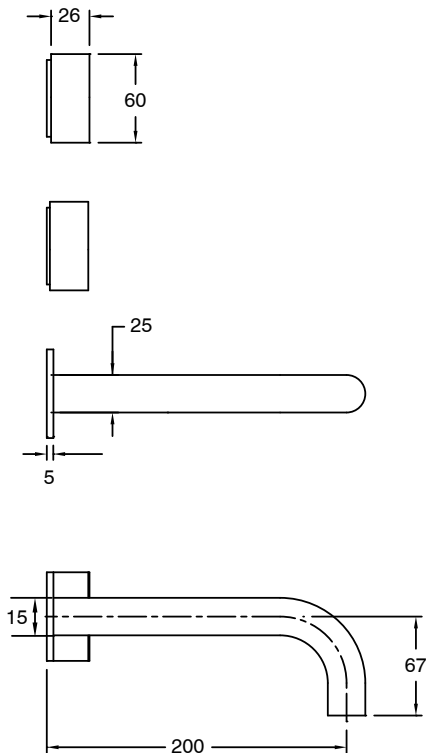

SUSSEX

Sussex Pure Wall Basin Hostess System 200mm with Cirque Textured Handles PVD Brushed Bronze (3 Star) Lead Free 50804

SPECIFICATIONS

Recommended Use	Residential;Commercial
Colour Finish	Brushed Bronze
Primary Material	Lead Free Brass
Recommended Pressure Range	150 - 500 kPa as per AS3500
Max Continuous Working Temperature (deg C)	65
Min Continuous Working Temperature (deg C)	1

WARRANTY

Residential Use (Years)	40
Commercial Use (Years)	10

Please refer to Sussex Warranty page for full Terms and Conditions

Dimensions are nominal measurements only.

CLEANING RECOMMENDATIONS:

We recommend the use of soapy water or approved cleaners. This product should not be cleaned with abrasive materials. Damage caused by any improper treatment is not covered by the product warranty. Refer to Warranty Conditions

Disclaimer: Products in this specification manual must by regulation be installed by licensed and registered trade people. The manufacturer/distributor reserves the right to vary specifications or delete models from their range without prior notification. Dimensions are nominal measurements only. Dimensions and set-outs listed are correct at time of publication however the manufacturer/distributor takes no responsibility for printing errors.

Published 07/05/2026

To see the complete Sussex range go to www.reece.com.au