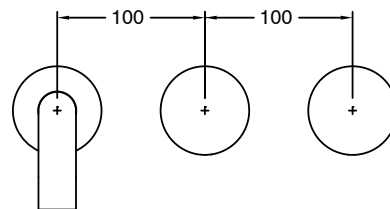

SUSSEX

Sussex Pure Wall Basin Hostess System 200mm with Cirque Textured Handles PVD Brushed Bronze (3 Star) Lead Free 50804

SPECIFICATIONS

Recommended Use	Residential;Commercial
Colour Finish	Brushed Bronze
Primary Material	Lead Free Brass
Recommended Pressure Range	150 - 500 kPa as per AS3500
Max Continuous Working Temperature (deg C)	65
Min Continuous Working Temperature (deg C)	1

WARRANTY

Residential Use (Years)	40
Commercial Use (Years)	10

Please refer to Sussex Warranty page for full Terms and Conditions

Dimensions are nominal measurements only.

CLEANING RECOMMENDATIONS:

We recommend the use of soapy water or approved cleaners. This product should not be cleaned with abrasive materials. Damage caused by any improper treatment is not covered by the product warranty. Refer to Warranty Conditions

Disclaimer: Products in this specification manual must by regulation be installed by licensed and registered trade people. The manufacturer/distributor reserves the right to vary specifications or delete models from their range without prior notification. Dimensions are nominal measurements only. Dimensions and set-outs listed are correct at time of publication however the manufacturer/distributor takes no responsibility for printing errors.

Published 07/05/2026

To see the complete Sussex range go to www.reece.com.au