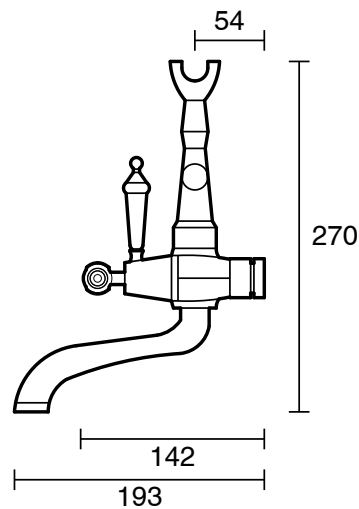

KADO

Kado Era Wall Mounted Telephone Bath Set Lever Porcelain Handle Chrome (3 Star)

9507945

SPECIFICATIONS

Recommended Use	Residential;Commercial
Colour	Chrome with Porcelain Handles
Finish	Polished
Material	DR Brass
Recommended Pressure Range	150 - 500 kPa
Maximum Continuous Working Temperature	80 deg C
Suitable for Storage Tank Hot Water	Yes
Suitable for Continuous Flow Hot Water	Yes
Suitable for Gravity Feed Hot Water	No

WARRANTY

Residential & Commercial Use (Years)	25
Spare Parts & Labour (Years)	1

Please refer to Kado Warranty Page for full Terms and Conditions

Dimensions are nominal measurements only.

CLEANING RECOMMENDATIONS:

We recommend the use of soapy water or approved cleaners. This product should not be cleaned with abrasive materials. Damage caused by any improper treatment is not covered by the product warranty. Refer to Warranty Conditions

Disclaimer: Products in this specification manual must by regulation be installed by licensed and registered trade people. The manufacturer/distributor reserves the right to vary specifications or delete models from their range without prior notification. Dimensions are nominal measurements only. Dimensions and set-outs listed are correct at time of publication however the manufacturer/distributor takes no responsibility for printing errors.

Published 01/04/2026