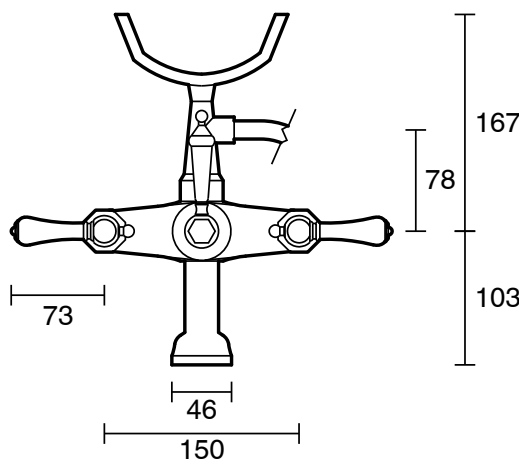

KADO

Kado Era Wall Mounted Telephone Bath Set Lever Porcelain Handle Chrome (3 Star)

9507945

SPECIFICATIONS

Recommended Use	Residential;Commercial
Colour	Chrome with Porcelain Handles
Finish	Polished
Material	DR Brass
Recommended Pressure Range	150 - 500 kPa
Maximum Continuous Working Temperature	80 deg C
Suitable for Storage Tank Hot Water	Yes
Suitable for Continuous Flow Hot Water	Yes
Suitable for Gravity Feed Hot Water	No

WARRANTY

Residential & Commercial Use (Years)	25
Spare Parts & Labour (Years)	1

Please refer to Kado Warranty Page for full Terms and Conditions

Dimensions are nominal measurements only.

CLEANING RECOMMENDATIONS:

We recommend the use of soapy water or approved cleaners. This product should not be cleaned with abrasive materials. Damage caused by any improper treatment is not covered by the product warranty. Refer to Warranty Conditions

Disclaimer: Products in this specification manual must by regulation be installed by licensed and registered trade people. The manufacturer/distributor reserves the right to vary specifications or delete models from their range without prior notification. Dimensions are nominal measurements only. Dimensions and set-outs listed are correct at time of publication however the manufacturer/distributor takes no responsibility for printing errors.

Published 01/04/2026