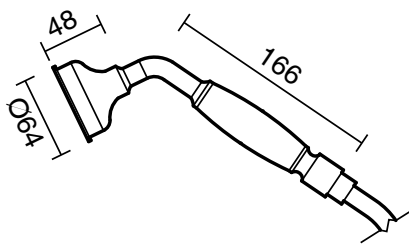

KADO

Kado Era Wall Mounted Telephone Bath Set Lever Porcelain Handle Chrome (3 Star)

9507945

SPECIFICATIONS

Recommended Use	Residential;Commercial
Colour	Chrome with Porcelain Handles
Finish	Polished
Material	DR Brass
Recommended Pressure Range	150 - 500 kPa
Maximum Continuous Working Temperature	80 deg C
Suitable for Storage Tank Hot Water	Yes
Suitable for Continuous Flow Hot Water	Yes
Suitable for Gravity Feed Hot Water	No

WARRANTY

Residential & Commercial Use (Years)	25
Spare Parts & Labour (Years)	1

Please refer to Kado Warranty Page for full Terms and Conditions

Dimensions are nominal measurements only.

CLEANING RECOMMENDATIONS:

We recommend the use of soapy water or approved cleaners. This product should not be cleaned with abrasive materials. Damage caused by any improper treatment is not covered by the product warranty. Refer to Warranty Conditions

Disclaimer: Products in this specification manual must by regulation be installed by licensed and registered trade people. The manufacturer/distributor reserves the right to vary specifications or delete models from their range without prior notification. Dimensions are nominal measurements only. Dimensions and set-outs listed are correct at time of publication however the manufacturer/distributor takes no responsibility for printing errors.

Published 01/04/2026