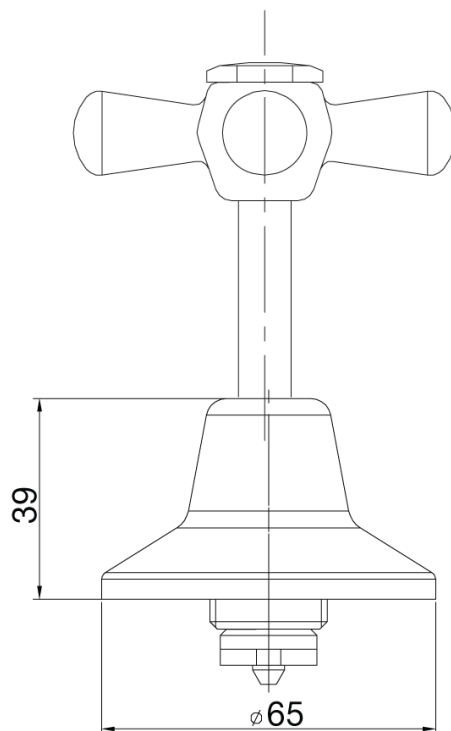

Posh Bristol Wall Top Assembly Taps White / Gold

2205252

SPECIFICATIONS

Recommended Use	Residential;Commercial
Colour Finish	White;Gold
Primary Material	DR Brass
Recommended Pressure Range	150 - 500 kPa as per AS3500
Max Continuous Working Temperature (deg C)	80
Min Continuous Working Temperature (deg C)	5
Hot Water Unit Suitability	Storage Tank;Continuous Flow

WARRANTY

Residential & Commercial Use (Years)	25
Spare Parts & Labour (Years)	1

Please refer to Posh Warranty Page for full Terms and Conditions

Dimensions are nominal measurements only.

CLEANING RECOMMENDATIONS:

We recommend the use of soapy water or approved cleaners. This product should not be cleaned with abrasive materials. Damage caused by any improper treatment is not covered by the product warranty. Refer to Warranty Conditions

Disclaimer: Products in this specification manual must by regulation be installed by licensed and registered trade people. The manufacturer/distributor reserves the right to vary specifications or delete models from their range without prior notification. Dimensions are nominal measurements only. Dimensions and set-outs listed are correct at time of publication however the manufacturer/distributor takes no responsibility for printing errors.

Published 01/04/2026

To see the complete Posh range go to
www.reece.com.au

WaterMark
AS/NZS 3718
WMKA02260