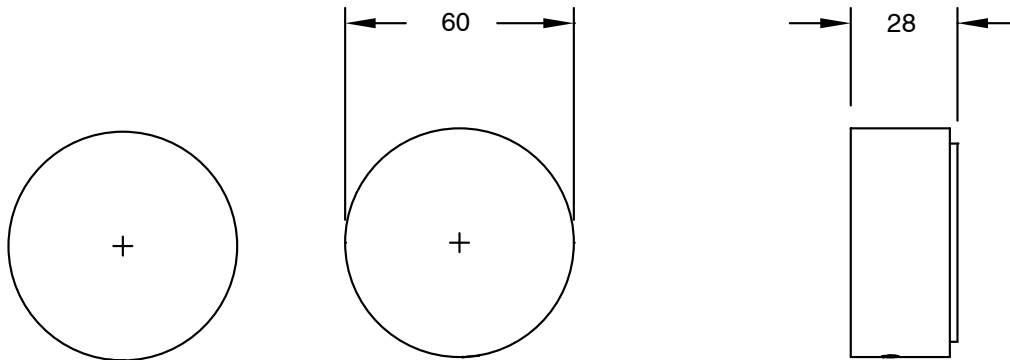

SUSSEX

Sussex Pure Basin Top Assembly Taps Chrome

2263290

SPECIFICATIONS

Recommended Use	Residential;Commercial
Colour Finish	Polished Chrome
Primary Material	DR Brass
Recommended Pressure Range	150 - 500 kPa as per AS3500
Max Continuous Working Temperature (deg C)	65
Min Continuous Working Temperature (deg C)	1

WARRANTY

Residential Use (Years)	40
Commercial Use (Years)	10

Please refer to Sussex Warranty page for full Terms and Conditions

Dimensions are nominal measurements only.

CLEANING RECOMMENDATIONS:

We recommend the use of soapy water or approved cleaners. This product should not be cleaned with abrasive materials. Damage caused by any improper treatment is not covered by the product warranty. Refer to Warranty Conditions

Disclaimer: Products in this specification manual must by regulation be installed by licensed and registered trade people. The manufacturer/distributor reserves the right to vary specifications or delete models from their range without prior notification. Dimensions are nominal measurements only. Dimensions and set-outs listed are correct at time of publication however the manufacturer/distributor takes no responsibility for printing errors.

Published 09/04/2026

To see the complete Sussex range go to www.reece.com.au