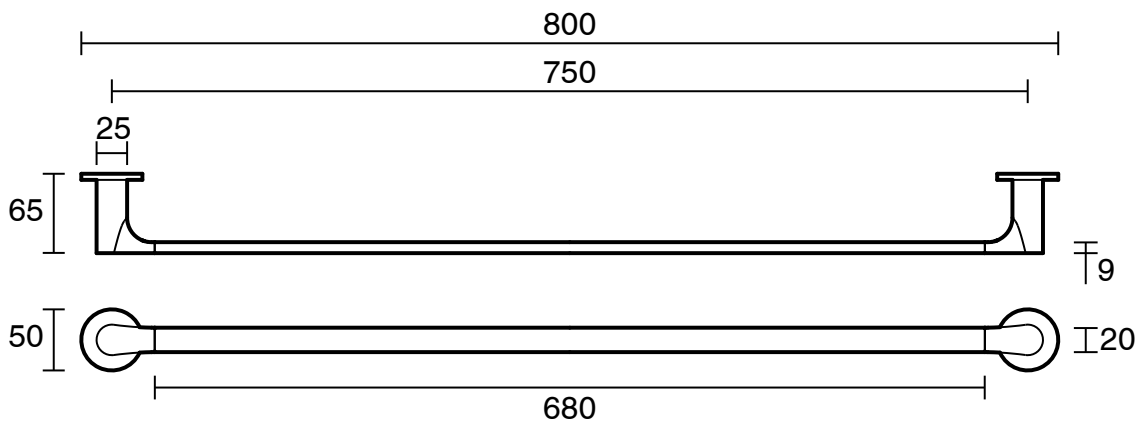

mizu

Mizu Silk Single Towel Rail 750mm Brushed Nickel

9511263

SPECIFICATIONS

Recommended Use	Residential;Commercial
Colour Finish	Brushed Nickel
Primary Material	Zinc

WARRANTY

Residential & Commercial Use (Years)	25
Spare Parts & Labour (Years)	1

Please refer to Mizu Warranty page for full Terms and Conditions

Dimensions are nominal measurements only.

CLEANING RECOMMENDATIONS:

We recommend the use of soapy water or approved cleaners. This product should not be cleaned with abrasive materials. Damage caused by any improper treatment is not covered by the product warranty. Refer to Warranty Conditions

Disclaimer: Products in this specification manual must by regulation be installed by licensed and registered trade people. The manufacturer/distributor reserves the right to vary specifications or delete models from their range without prior notification. Dimensions are nominal measurements only. Dimensions and set-outs listed are correct at time of publication however the manufacturer/distributor takes no responsibility for printing errors.

Published 01/04/2026

To see the complete Mizu range go to www.reece.com.au