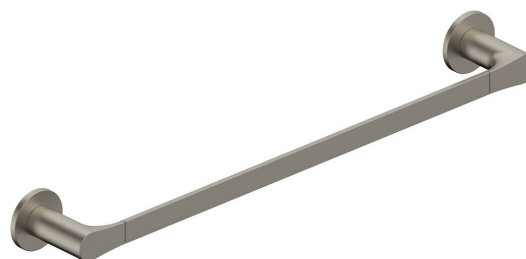

mizu

Mizu Silk Single Towel Rail 750mm Brushed Nickel

9511263

SPECIFICATIONS

Recommended Use	Residential;Commercial
Colour Finish	Brushed Nickel
Primary Material	Zinc

WARRANTY

Residential & Commercial Use (Years)	25
Spare Parts & Labour (Years)	1

Please refer to Mizu Warranty page for full Terms and Conditions

Dimensions are nominal measurements only.

CLEANING RECOMMENDATIONS:

We recommend the use of soapy water or approved cleaners. This product should not be cleaned with abrasive materials. Damage caused by any improper treatment is not covered by the product warranty. Refer to Warranty Conditions

Disclaimer: Products in this specification manual must by regulation be installed by licensed and registered trade people. The manufacturer/distributor reserves the right to vary specifications or delete models from their range without prior notification. Dimensions are nominal measurements only. Dimensions and set-outs listed are correct at time of publication however the manufacturer/distributor takes no responsibility for printing errors.

Published 01/04/2026

To see the complete Mizu range go to www.reece.com.au