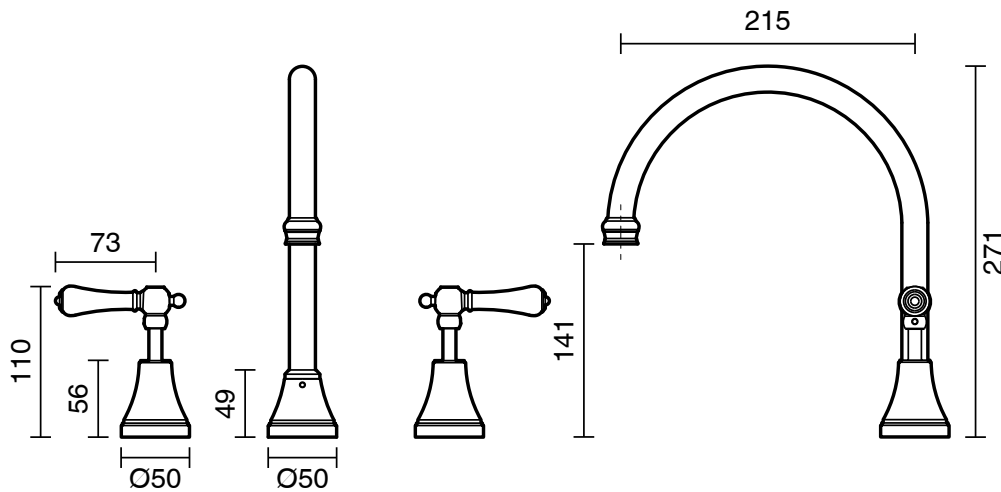

## Kado Era Swivel Hob Sink Set Lever Porcelain Handle Brass Gold (5 Star) Lead Free

9507609

SPECIFICATIONS	
Recommended Use	Residential;Commercial
Colour Finish	Brass Gold
Primary Material	Lead Free Brass
Recommended Pressure Range	150 - 500 kPa as per AS3500
Max Continuous Working Temperature (deg C)	80
Min Continuous Working Temperature (deg C)	5
WARRANTY	
Residential & Commercial Use (Years)	25
Spare Parts & Labour (Years)	1
<i>Please refer to Kado Warranty page for full Terms and Conditions</i>	

Dimensions are nominal measurements only.