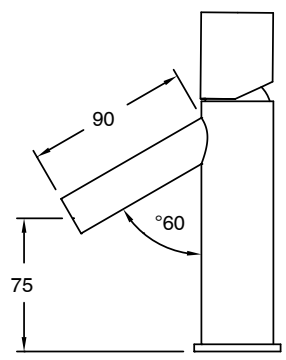

## Sussex Pure Basin Mixer with Cirque Textured Handles PVD Matte Black (6 Star) Lead Free

46906

SPECIFICATIONS	
Recommended Use	Residential;Commercial
Colour Finish	Matte Black
Primary Material	Lead Free Brass
Recommended Pressure Range	150 - 500 kPa as per AS3500
Max Continuous Working Temperature (deg C)	65
Min Continuous Working Temperature (deg C)	1
WARRANTY	
Residential Use (Years)	40
Commercial Use (Years)	10
<i>Please refer to Sussex Warranty page for full Terms and Conditions</i>	