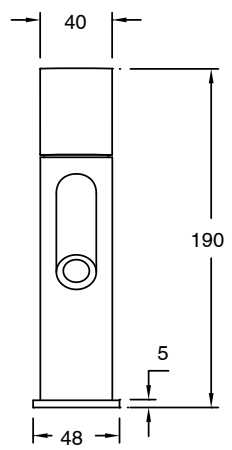

## Sussex Pure Basin Mixer with Cirque Textured Handles PVD Matte Black (6 Star) Lead Free

46906

SPECIFICATIONS	
Recommended Use	Residential;Commercial
Colour Finish	Matte Black
Primary Material	Lead Free Brass
Recommended Pressure Range	150 - 500 kPa as per AS3500
Max Continuous Working Temperature (deg C)	65
Min Continuous Working Temperature (deg C)	1
WARRANTY	
Residential Use (Years)	40
Commercial Use (Years)	10
<i>Please refer to Sussex Warranty page for full Terms and Conditions</i>	