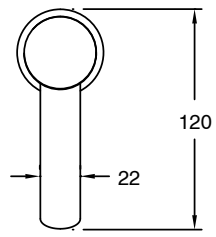

## Sussex Pure Basin Mixer with Cirque Textured Handles PVD Matte Black (6 Star) Lead Free

46906

SPECIFICATIONS	
Recommended Use	Residential;Commercial
Colour Finish	Matte Black
Primary Material	Lead Free Brass
Recommended Pressure Range	150 - 500 kPa as per AS3500
Max Continuous Working Temperature (deg C)	65
Min Continuous Working Temperature (deg C)	1
WARRANTY	
Residential Use (Years)	40
Commercial Use (Years)	10
<i>Please refer to Sussex Warranty page for full Terms and Conditions</i>	