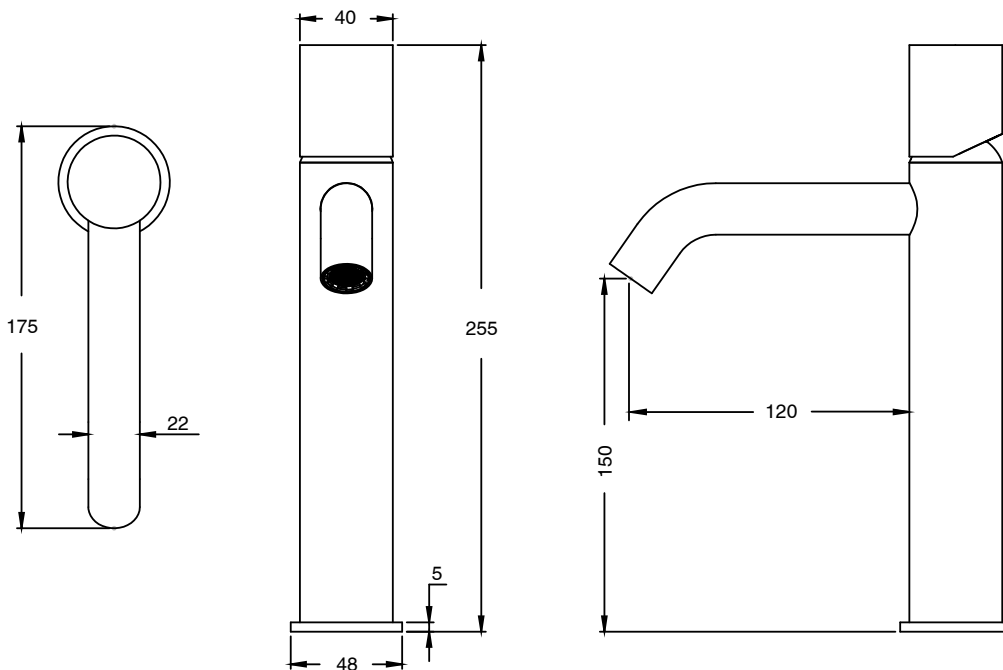

SUSSEX

**Sussex Pure Medium Height Basin Mixer Curved with Diamond Textured Handles
PVD Brushed Nickel (5 Star) Lead Free
49949**

SPECIFICATIONS	
Recommended Use	Residential;Commercial
Colour Finish	Brushed Nickel
Primary Material	Lead Free Brass
Recommended Pressure Range	150 - 500 kPa as per AS3500
Max Continuous Working Temperature (deg C)	65
Min Continuous Working Temperature (deg C)	1
WARRANTY	
Residential Use (Years)	40
Commercial Use (Years)	10
<i>Please refer to Sussex Warranty page for full Terms and Conditions</i>	

Disclaimer: Products in this specification manual must by regulation be installed by licensed and registered trade people. The manufacturer/distributor reserves the right to vary specifications or delete models from their range without prior notification. Dimensions are nominal measurements only. Dimensions and set-outs listed are correct at time of publication however the manufacturer/distributor takes no responsibility for printing errors.