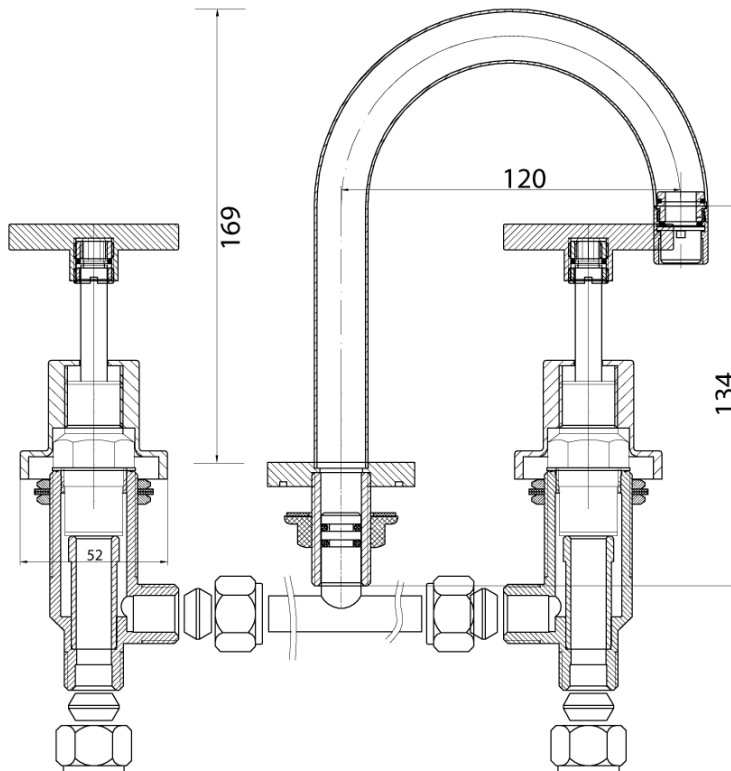

Posh Solus Basin Set Fixed Matte Black (4 Star)

2263950

SPECIFICATIONS

Recommended Use	Residential;Commercial
Colour	Matte Black
Material	DR Brass
Recommended Pressure Range	150-500kPa
Maximum Continuous Working Temperature	80°C
Suitable for Storage Tank Hot Water	Yes
Suitable for Continuous Flow Hot Water	Yes
Suitable for Gravity Feed Hot Water	No

WARRANTY

Residential & Commercial Use (Years)	25
Spare Parts & Labour (Years)	1

Please refer to Posh Warranty Page for full Terms and Conditions

Dimensions are nominal measurements only.

CLEANING RECOMMENDATIONS:

We recommend the use of soapy water or approved cleaners. This product should not be cleaned with abrasive materials. Damage caused by any improper treatment is not covered by the product warranty. Refer to Warranty Conditions

Disclaimer: Products in this specification manual must by regulation be installed by licensed and registered trade people. The manufacturer/distributor reserves the right to vary specifications or delete models from their range without prior notification. Dimensions are nominal measurements only. Dimensions and set-outs listed are correct at time of publication however the manufacturer/distributor takes no responsibility for printing errors.

Published 01/04/2026

To see the complete Posh range go to www.reece.com.au