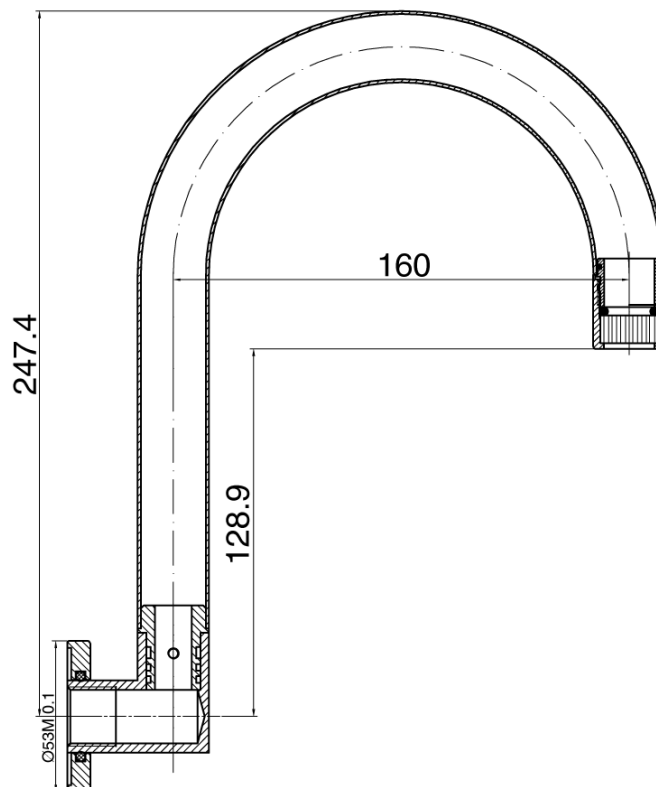

## Posh Solus Wall Sink Outlet 200mm Matte Black (4 Star)

2263956

SPECIFICATIONS	
Recommended Use	Residential;Commercial
Colour	Matte Black
Material	DR Brass
Maximum Continuous Working Temperature	1000kPa
Maximum Continuous Working Temperature	80°C
WARRANTY	
Residential & Commercial Use (Years)	25
Spare Parts & Labour (Years)	1
<i>Please refer to Posh Warranty Page for full Terms and Conditions</i>	

Dimensions are nominal measurements only.