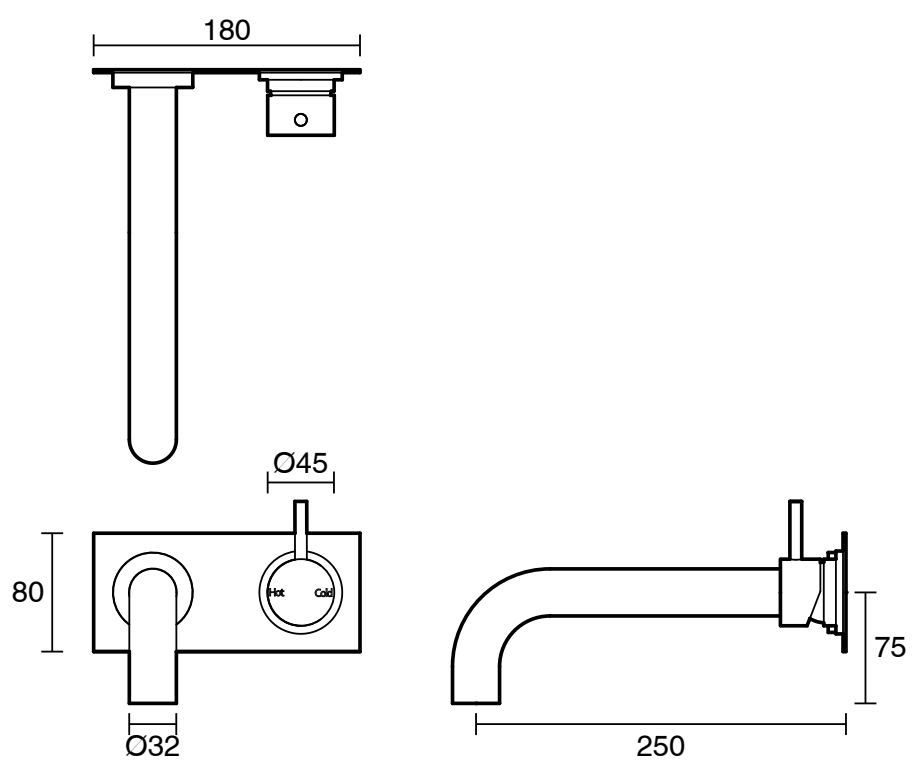

SUSSEX

**Sussex Scala 32mm Curved Bath Mixer Tap Outlet System Right Hand 250mm Outlet
LUX PVD Brushed Platinum Gold
2268259**

SPECIFICATIONS

Recommended Use	Residential;Commercial
Colour Finish	Brushed Platinum Gold
Primary Material	Brass
Recommended Pressure Range	150 - 500 kPa as per AS3500
Max Continuous Working Temperature (deg C)	65
Min Continuous Working Temperature (deg C)	1

WARRANTY

Residential Use (Years)	40
Commercial Use (Years)	10

Please refer to Sussex Warranty page for full Terms and Conditions

Dimensions are nominal measurements only.

CLEANING RECOMMENDATIONS:

We recommend the use of soapy water or approved cleaners. This product should not be cleaned with abrasive materials. Damage caused by any improper treatment is not covered by the product warranty. Refer to Warranty Conditions

Disclaimer: Products in this specification manual must by regulation be installed by licensed and registered trade people. The manufacturer/distributor reserves the right to vary specifications or delete models from their range without prior notification. Dimensions are nominal measurements only. Dimensions and set-outs listed are correct at time of publication however the manufacturer/distributor takes no responsibility for printing errors.

Published 17/04/2026

To see the complete Sussex range go to www.reece.com.au