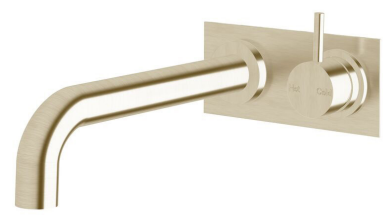

SUSSEX

**Sussex Scala 32mm Curved Bath Mixer Tap Outlet System Right Hand 250mm Outlet
LUX PVD Brushed Platinum Gold
2268259**

SPECIFICATIONS

Recommended Use	Residential;Commercial
Colour Finish	Brushed Platinum Gold
Primary Material	Brass
Recommended Pressure Range	150 - 500 kPa as per AS3500
Max Continuous Working Temperature (deg C)	65
Min Continuous Working Temperature (deg C)	1

WARRANTY

Residential Use (Years)	40
Commercial Use (Years)	10

Please refer to Sussex Warranty page for full Terms and Conditions

Dimensions are nominal measurements only.

CLEANING RECOMMENDATIONS:

We recommend the use of soapy water or approved cleaners. This product should not be cleaned with abrasive materials. Damage caused by any improper treatment is not covered by the product warranty. Refer to Warranty Conditions

Disclaimer: Products in this specification manual must by regulation be installed by licensed and registered trade people. The manufacturer/distributor reserves the right to vary specifications or delete models from their range without prior notification. Dimensions are nominal measurements only. Dimensions and set-outs listed are correct at time of publication however the manufacturer/distributor takes no responsibility for printing errors.

Published 17/04/2026

To see the complete Sussex range go to www.reece.com.au