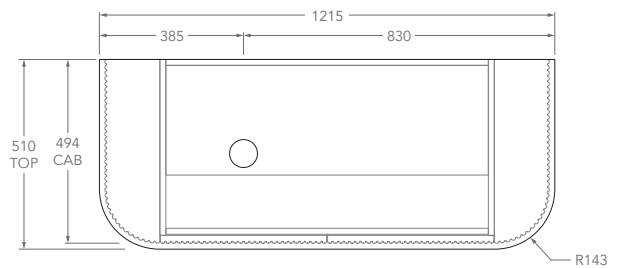

### 1200mm - 20mm Bullnose (Cherry Pie & Caesarstone Only)

**Centre**

**Offset**

*Left offset pictured, right offset same but mirrored*