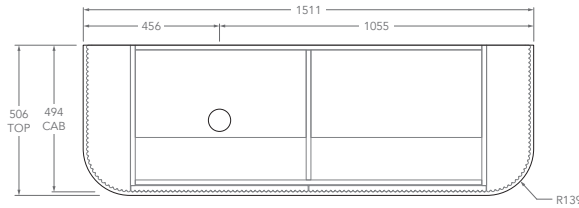

### 1200mm - Ceramic

### 1500mm - 20mm Bullnose (Cherry Pie & Caesarstone Only)

**Centre**

**Double**

**Offset**

*Left offset pictured, right offset same but mirrored*