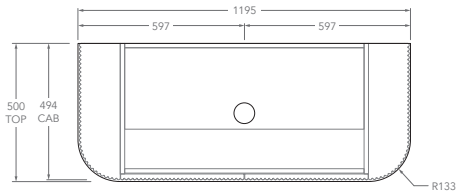

### 1200mm - 50mm Squared (Durasien Only)

Centre

Offset

*Left offset pictured, right offset same but mirrored*

### 1200mm - Ceramic