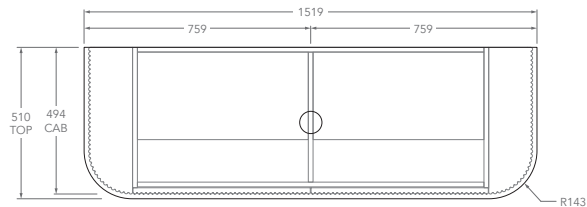

### 1200mm - Ceramic

### 1500mm - 20mm Bullnose (Cherry Pie & Caesarstone Only)

**Centre**

**Double**

**Offset**

*Left offset pictured, right offset same but mirrored*