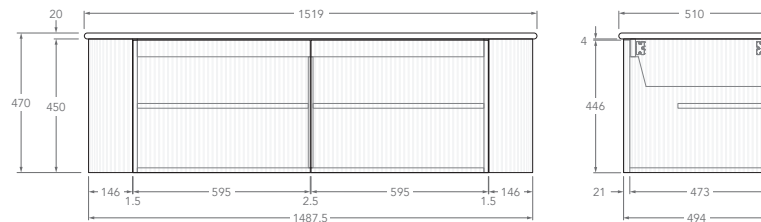

### 1500mm - 20mm Bullnose (Cherry Pie & Caesarstone Only)

**Centre**

**Double**

**Offset**

*Left offset pictured, right offset same but mirrored*