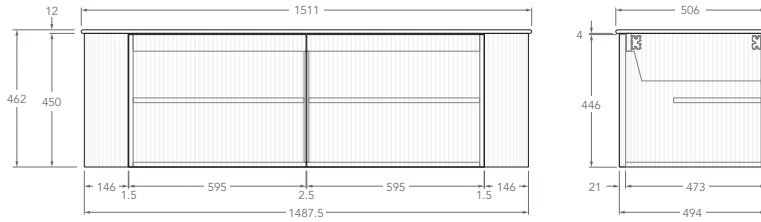

Double

KADO

NEUE FLUTED ALL DOOR - DOUBLE CURVED ENDS

1500mm - 12mm Bullnose (Durasein Only)

Centre