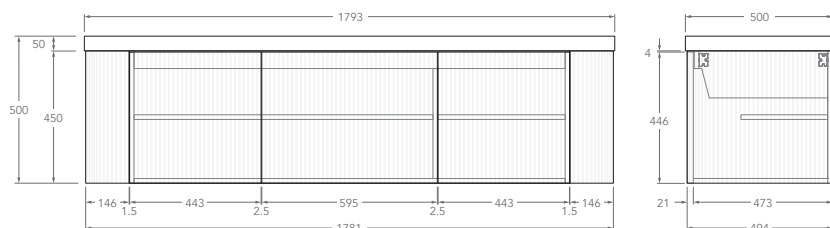

Double

KADO

NEUE FLUTED ALL DOOR - DOUBLE CURVED ENDS

1800mm - 50mm Squared (Durasein Only)

Centre