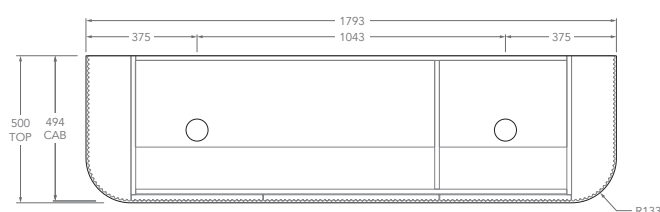

## NEUE FLUTED ALL DOOR - DOUBLE CURVED ENDS

1800mm - 50mm Squared (Durasein Only)

Centre

Double

Offset

Left offset pictured, right offset same but mirrored

1800mm - 90mm Squared (Durasein Only)

Centre