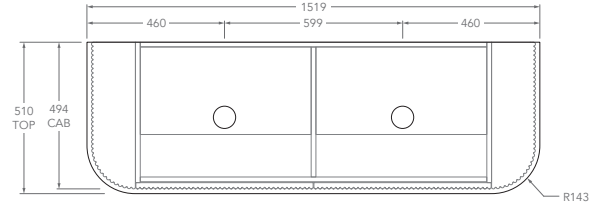

### 1200mm - Ceramic

### 1500mm - 12mm Bullnose (Durasein Only)

**Centre**

**Double**

**Offset**

*Left offset pictured, right offset same but mirrored*

### 1500mm - 20mm Bullnose (Cherry Pie & Caesarstone Only)

**Centre**

**Double**

**Offset**

*Left offset pictured, right offset same but mirrored*