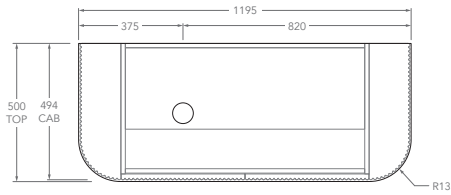

### 1200mm - 50mm Squared (Durasien Only)

Centre

Offset

*Left offset pictured, right offset same but mirrored*

### 1200mm - 90mm Squared (Durasien Only)

Centre

Offset

*Left offset pictured, right offset same but mirrored*

### 1200mm - Ceramic