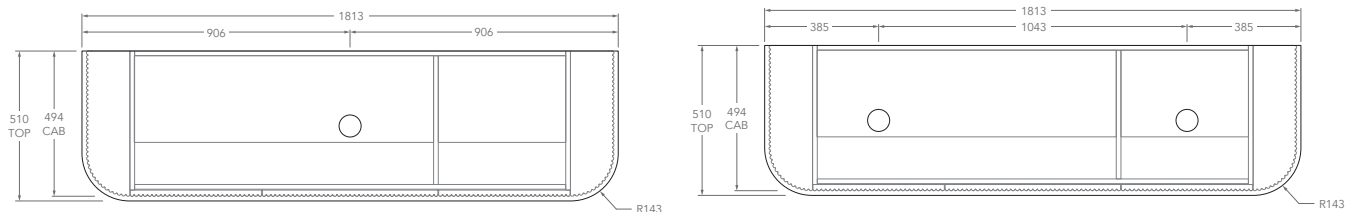

### 1800mm - 12mm Bullnose (Durasein Only)

**Centre**

**Double**

**Offset**

*Left offset pictured, right offset same but mirrored*

### 1800mm - 20mm Bullnose (Cherry Pie & Caesarstone Only)

**Centre**

**Double**

**Offset**

*Left offset pictured, right offset same but mirrored*