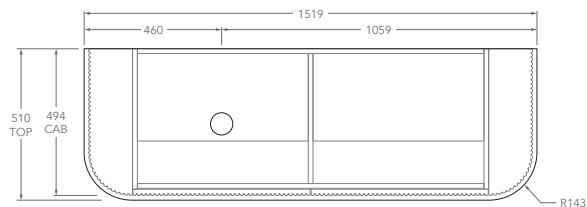

### 1500mm - 20mm Bullnose (Cherry Pie & Caesarstone Only)

**Centre**

**Double**

**Offset**

*Left offset pictured, right offset same but mirrored*