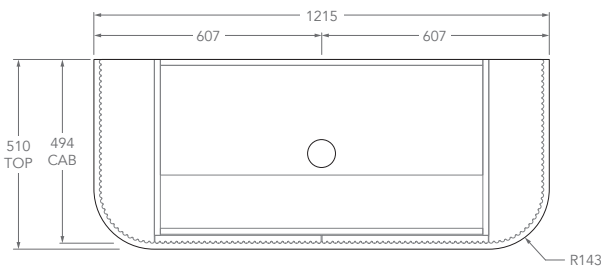

### 900mm - Ceramic

### 1200mm - 12mm Bullnose (Durasein Only)

**Centre**

**Offset**

*Left offset pictured, right offset same but mirrored*

### 1200mm - 20mm Bullnose (Cherry Pie & Caesarstone Only)

**Centre**

**Offset**

*Left offset pictured, right offset same but mirrored*