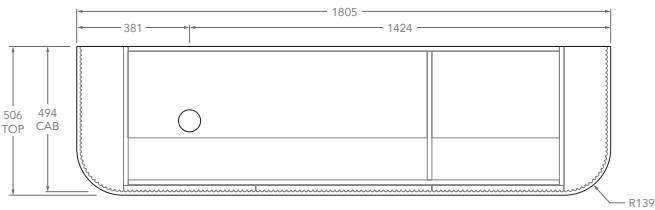

### 1800mm - 20mm Bullnose (Cherry Pie & Caesarstone Only)

**Centre**

**Double**

**Offset**

*Left offset pictured, right offset same but mirrored*