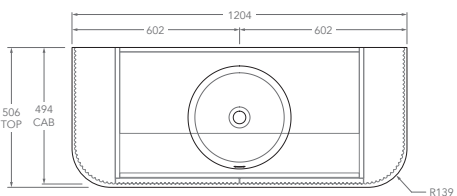

### 1200mm - 50mm Squared (Durasien Only)

Centre

Offset

*Left offset pictured, right offset same but mirrored*

### 1200mm - 90mm Squared (Durasien Only)

Centre

Offset

*Left offset pictured, right offset same but mirrored*

### 1200mm - Ceramic