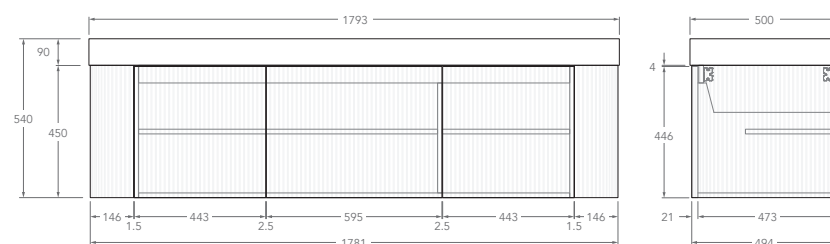

## NEUE FLUTED ALL DOOR - DOUBLE CURVED ENDS

1800mm - 50mm Squared (Durasein Only)

Centre

Double

Offset

Left offset pictured, right offset same but mirrored

1800mm - 90mm Squared (Durasein Only)

Centre