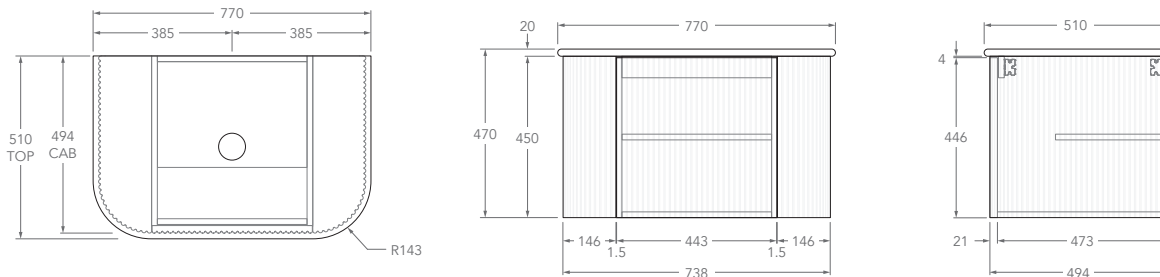

750mm - 20mm Bullnose (Cherry Pie & Caesarstone Only)