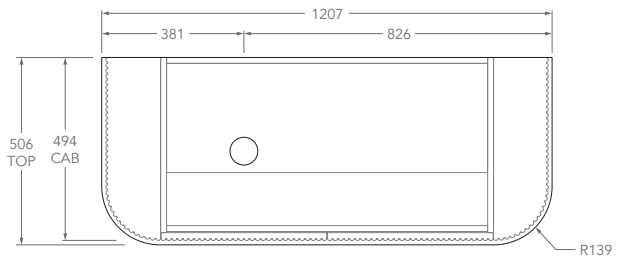

### 900mm - Ceramic

### 1200mm - 12mm Bullnose (Durasein Only)

**Centre**

**Offset**

*Left offset pictured, right offset same but mirrored*

### 1200mm - 20mm Bullnose (Cherry Pie & Caesarstone Only)

**Centre**

**Offset**

*Left offset pictured, right offset same but mirrored*