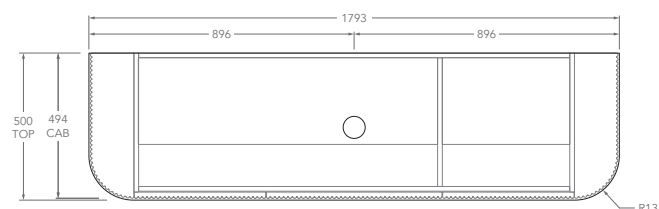

## NEUE FLUTED ALL DOOR - DOUBLE CURVED ENDS

1800mm - 50mm Squared (Durasein Only)

Centre

Double

Offset

Left offset pictured, right offset same but mirrored

1800mm - 90mm Squared (Durasein Only)

Centre