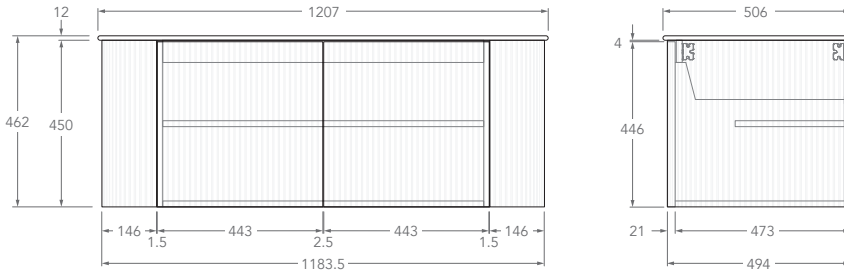

KADO

NEUE FLUTED ALL DOOR - DOUBLE CURVED ENDS

1200mm - 12mm Bullnose (Durasein Only)