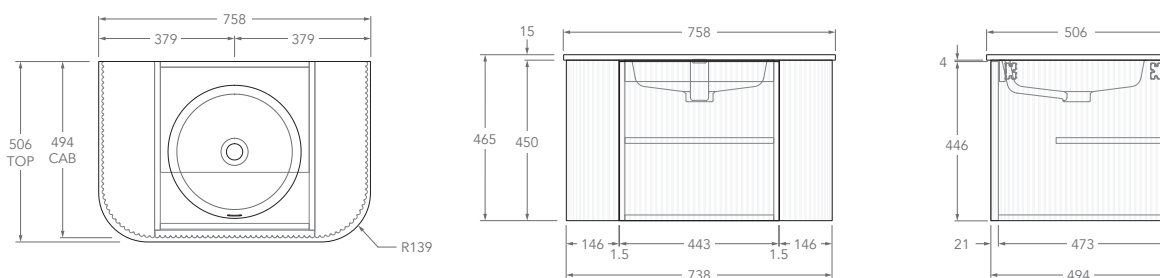

750mm - Ceramic