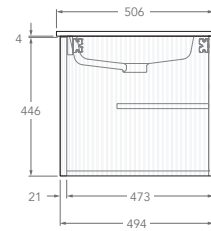

### 1200mm - 90mm Squared (Durasien Only)

Centre

Offset

*Left offset pictured, right offset same but mirrored*

### 1200mm - Ceramic