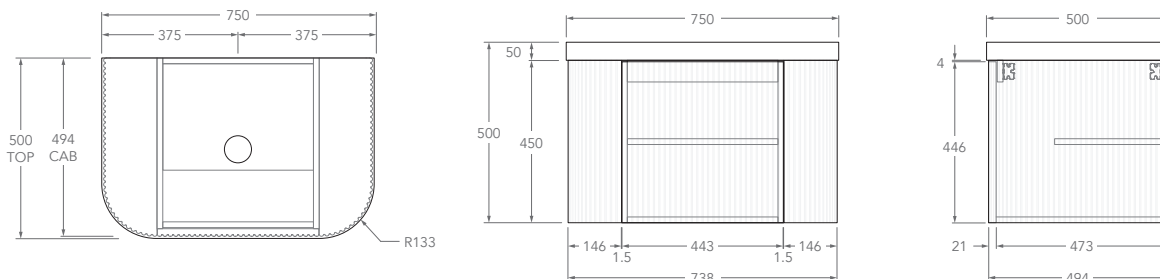

750mm - 50mm Squared (Durasein Only)