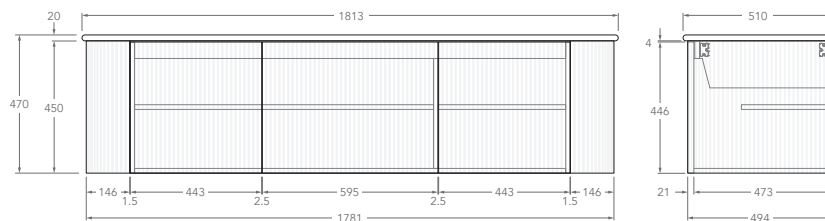

### 1800mm - 20mm Bullnose (Cherry Pie & Caesarstone Only)

**Centre**

**Double**

**Offset**

*Left offset pictured, right offset same but mirrored*