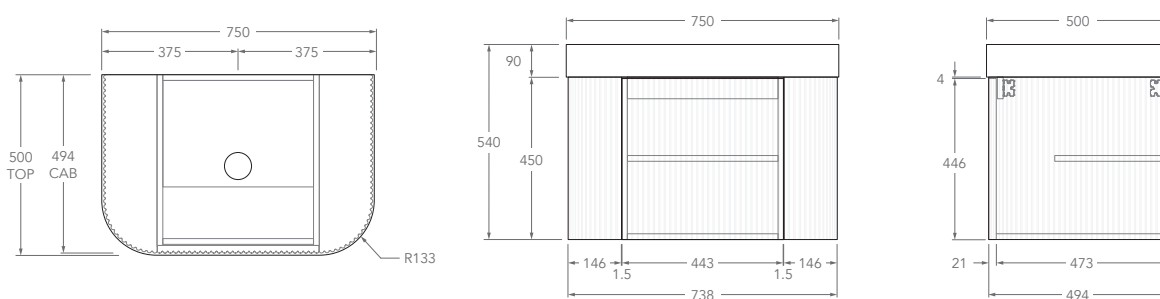

750mm - 90mm Squared (Durasein Only)