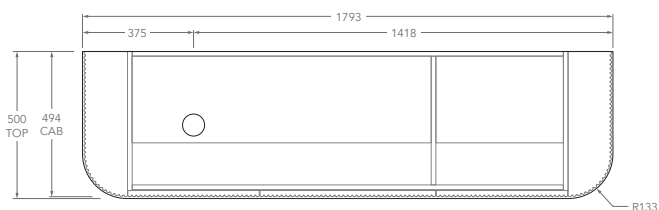

## NEUE FLUTED ALL DOOR - DOUBLE CURVED ENDS

1800mm - 50mm Squared (Durasein Only)

Centre

Double

Offset

Left offset pictured, right offset same but mirrored

1800mm - 90mm Squared (Durasein Only)

Centre