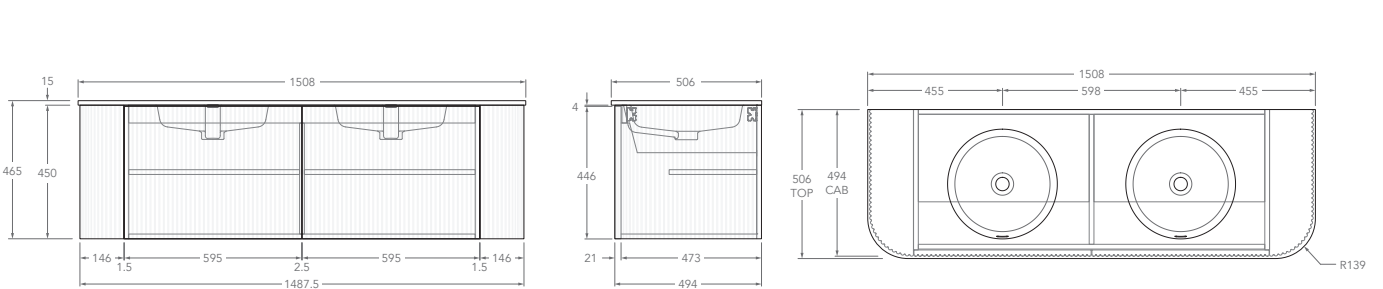

1500mm - Ceramic