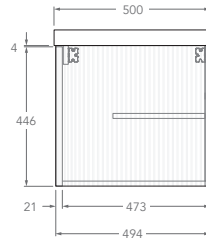

Offset

Left offset pictured, right offset same but mirrored