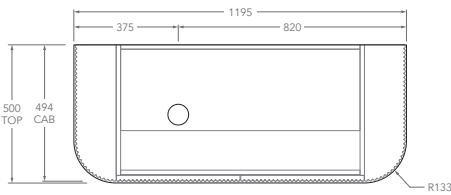

### 1200mm - 90mm Squared (Durasien Only)

Centre

Offset

*Left offset pictured, right offset same but mirrored*

### 1200mm - Ceramic