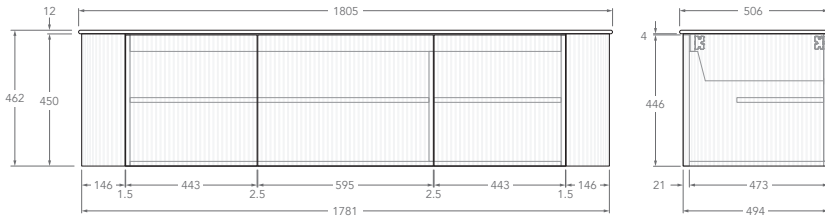

Double

KADO

NEUE FLUTED ALL DOOR - DOUBLE CURVED ENDS

1800mm - 12mm Bullnose (Durasein Only)

Centre