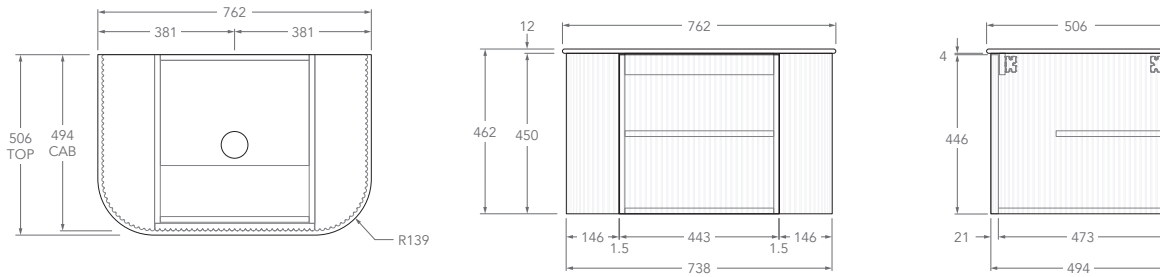

KADO

NEUE FLUTED ALL DOOR - DOUBLE CURVED ENDS

750mm - 12mm Bullnose (Durasein Only)