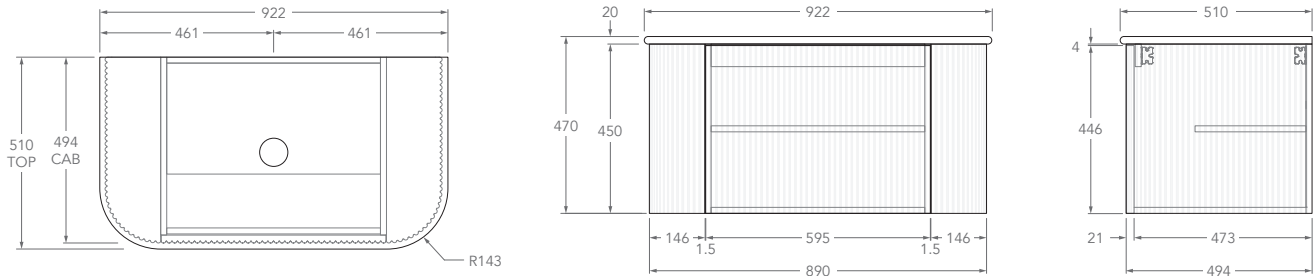

900mm - 20mm Bullnose (Cherry Pie & Caesarstone Only)