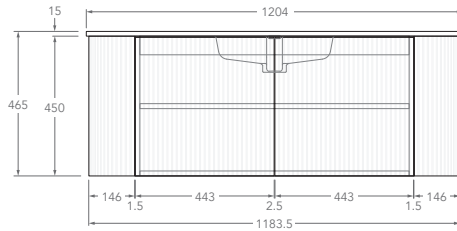

### 1200mm - 90mm Squared (Durasien Only)

Centre

Offset

*Left offset pictured, right offset same but mirrored*

### 1200mm - Ceramic