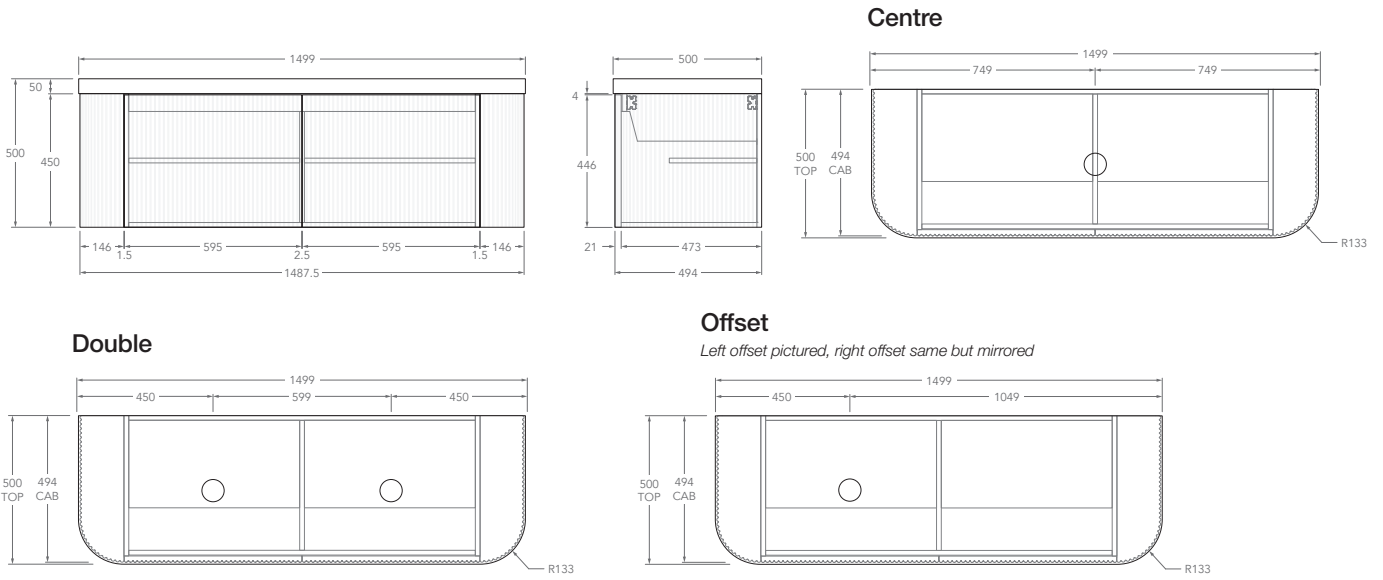

### 1200mm - Ceramic

### 1500mm - 20mm Bullnose (Cherry Pie & Caesarstone Only)

**Centre**

**Double**

**Offset**

*Left offset pictured, right offset same but mirrored*

### 1500mm - 50mm Squared (Durasein Only)