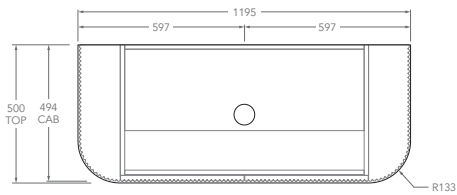

### 1200mm - 90mm Squared (Durasien Only)

Centre

Offset

*Left offset pictured, right offset same but mirrored*

### 1200mm - Ceramic