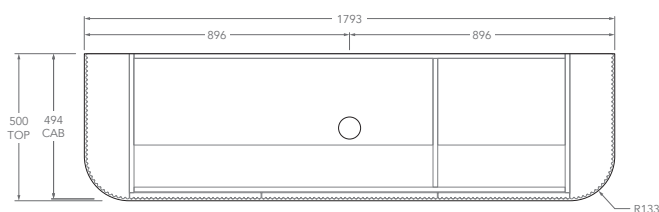

KADO

NEUE FLUTED ALL DOOR - DOUBLE CURVED ENDS

1800mm - 50mm Squared (Durasein Only)

Offset

Left offset pictured, right offset same but mirrored

1800mm - 90mm Squared (Durasein Only)

Left offset pictured, right offset same but mirrored