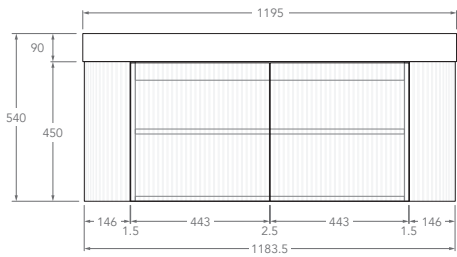

1200mm - 90mm Squared (Durasien Only)

Centre