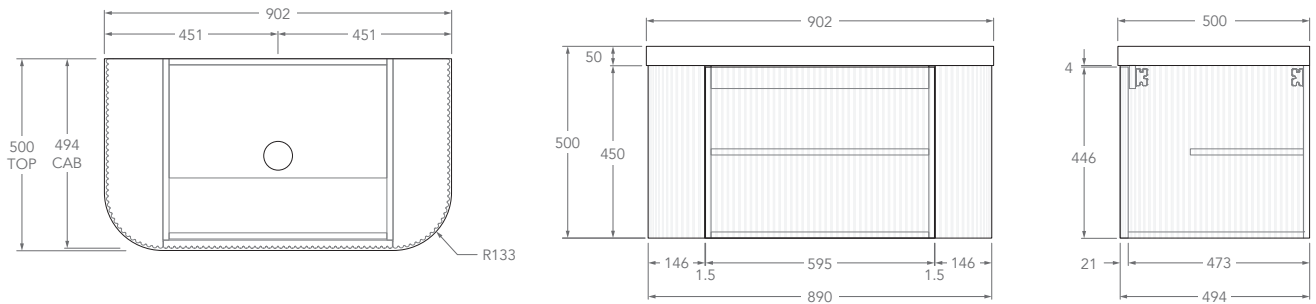

900mm - 50mm Squared (Durasein Only)