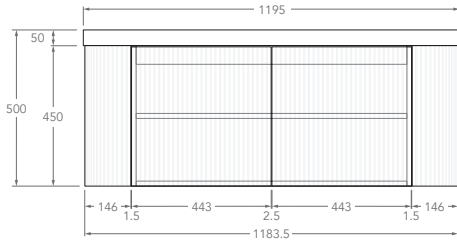

KADO

NEUE FLUTED ALL DOOR - DOUBLE CURVED ENDS

1200mm - 50mm Squared (Durasien Only)

Centre