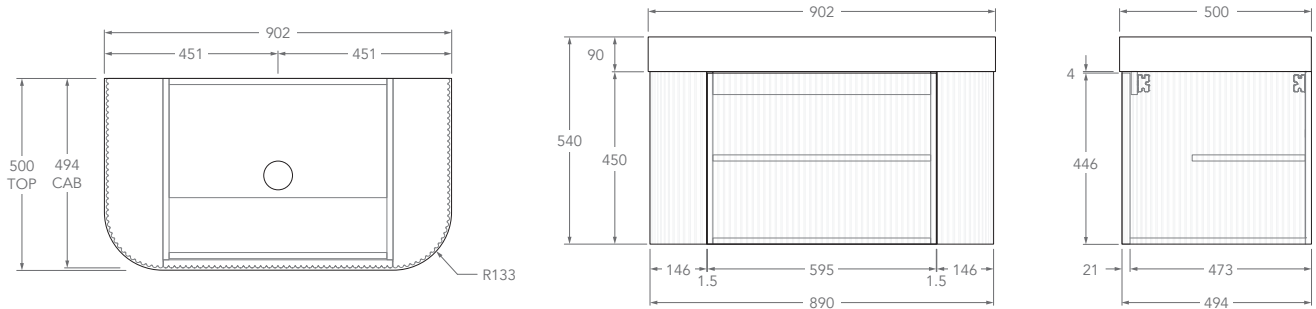

900mm - 90mm Squared (Durasein Only)