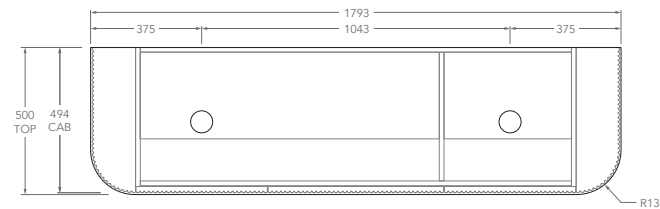

KADO

NEUE FLUTED ALL DOOR - DOUBLE CURVED ENDS

1800mm - 50mm Squared (Durasein Only)

Left offset pictured, right offset same but mirrored

1800mm - 90mm Squared (Durasein Only)

Left offset pictured, right offset same but mirrored