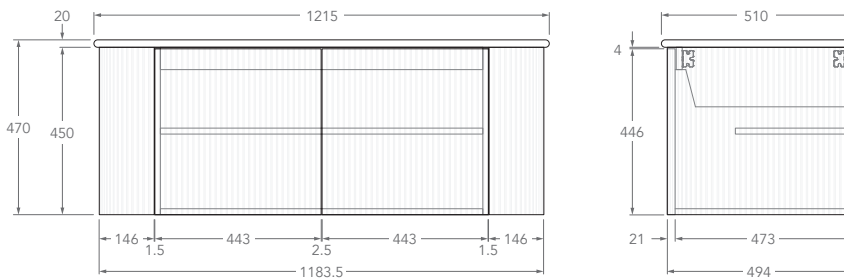

### 1200mm - 20mm Bullnose (Cherry Pie & Caesarstone Only)

**Centre**

**Offset**

*Left offset pictured, right offset same but mirrored*