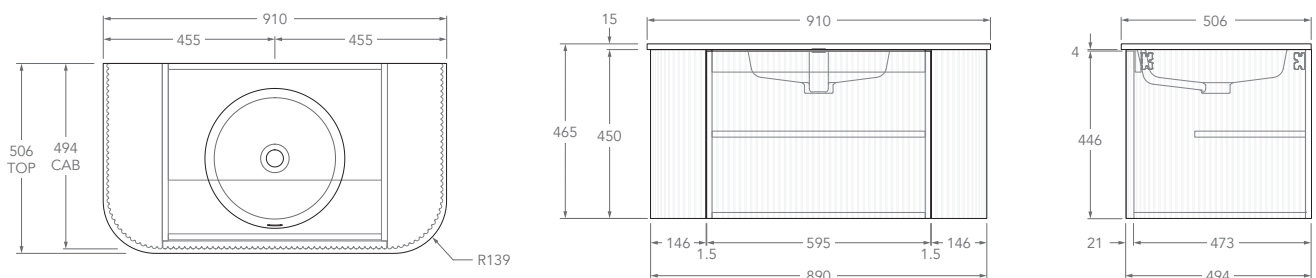

900mm - Ceramic