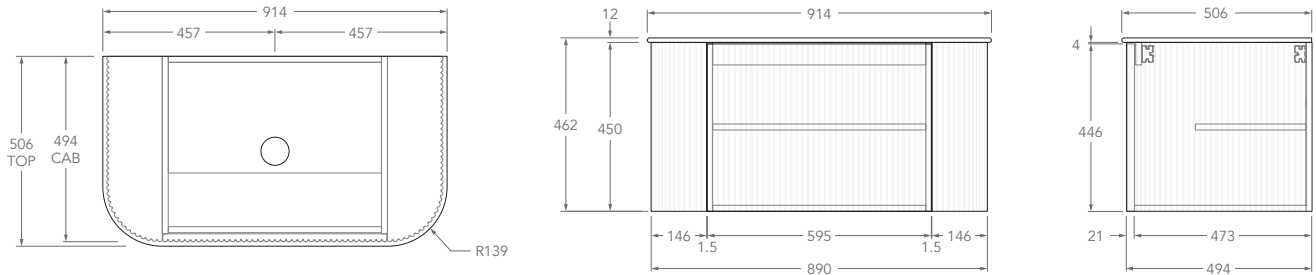

KADO

NEUE FLUTED ALL DOOR - DOUBLE CURVED ENDS

900mm - 12mm Bullnose (Durasein Only)