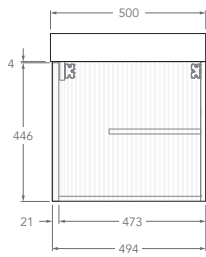

### 1200mm - 50mm Squared (Durasien Only)

Centre

Offset

*Left offset pictured, right offset same but mirrored*

### 1200mm - 90mm Squared (Durasien Only)

Centre

Offset

*Left offset pictured, right offset same but mirrored*

### 1200mm - Ceramic