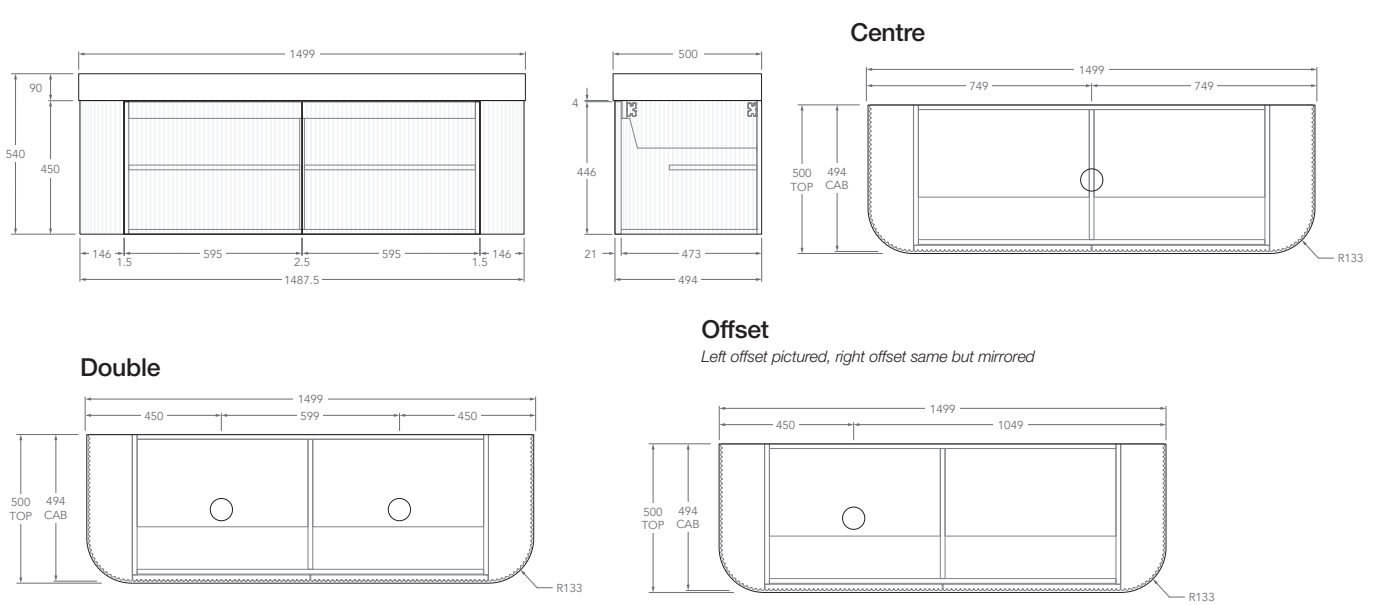

1500mm - 90mm Squared (Durasein Only)