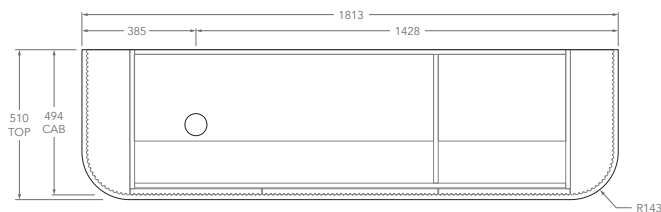

### 1800mm - 20mm Bullnose (Cherry Pie & Caesarstone Only)

**Centre**

**Double**

**Offset**

*Left offset pictured, right offset same but mirrored*