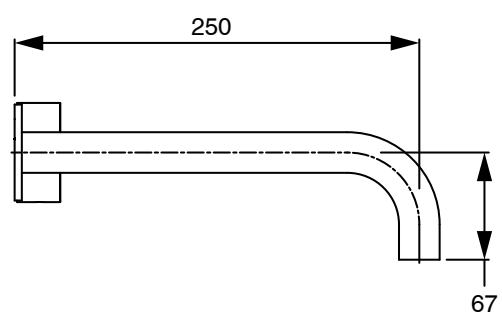

SUSSEX

Sussex Pure Progressive Wall Basin Mixer System 250mm with Linear Textured Handles PVD Brushed Gunmetal (3 Star) Lead Free 50556

SPECIFICATIONS

Recommended Use	Residential;Commercial
Colour Finish	Brushed Gunmetal
Primary Material	Lead Free Brass
Recommended Pressure Range	150 - 500 kPa as per AS3500
Max Continuous Working Temperature (deg C)	65
Min Continuous Working Temperature (deg C)	1

WARRANTY

Residential Use (Years)	40
Commercial Use (Years)	10

Please refer to Sussex Warranty page for full Terms and Conditions

Dimensions are nominal measurements only.

CLEANING RECOMMENDATIONS:

We recommend the use of soapy water or approved cleaners. This product should not be cleaned with abrasive materials. Damage caused by any improper treatment is not covered by the product warranty. Refer to Warranty Conditions

Disclaimer: Products in this specification manual must by regulation be installed by licensed and registered trade people. The manufacturer/distributor reserves the right to vary specifications or delete models from their range without prior notification. Dimensions are nominal measurements only. Dimensions and set-outs listed are correct at time of publication however the manufacturer/distributor takes no responsibility for printing errors.

Published 07/05/2026

To see the complete Sussex range go to www.reece.com.au