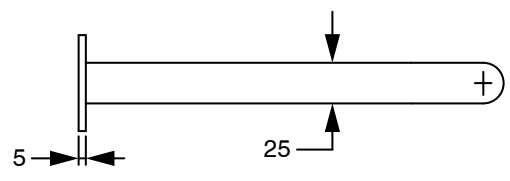

SUSSEX

Sussex Pure Progressive Wall Basin Mixer System 250mm with Linear Textured Handles PVD Brushed Gunmetal (3 Star) Lead Free 50556

SPECIFICATIONS

Recommended Use	Residential;Commercial
Colour Finish	Brushed Gunmetal
Primary Material	Lead Free Brass
Recommended Pressure Range	150 - 500 kPa as per AS3500
Max Continuous Working Temperature (deg C)	65
Min Continuous Working Temperature (deg C)	1

WARRANTY

Residential Use (Years)	40
Commercial Use (Years)	10

Please refer to Sussex Warranty page for full Terms and Conditions

Dimensions are nominal measurements only.

CLEANING RECOMMENDATIONS:

We recommend the use of soapy water or approved cleaners. This product should not be cleaned with abrasive materials. Damage caused by any improper treatment is not covered by the product warranty. Refer to Warranty Conditions

Disclaimer: Products in this specification manual must by regulation be installed by licensed and registered trade people. The manufacturer/distributor reserves the right to vary specifications or delete models from their range without prior notification. Dimensions are nominal measurements only. Dimensions and set-outs listed are correct at time of publication however the manufacturer/distributor takes no responsibility for printing errors.

Published 07/05/2026

To see the complete Sussex range go to www.reece.com.au