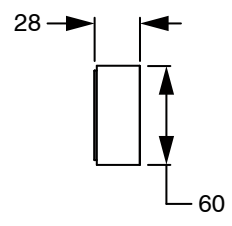

SUSSEX

Sussex Pure Progressive Wall Basin Mixer System 250mm with Linear Textured Handles PVD Brushed Gunmetal (3 Star) Lead Free 50556

SPECIFICATIONS

Recommended Use	Residential;Commercial
Colour Finish	Brushed Gunmetal
Primary Material	Lead Free Brass
Recommended Pressure Range	150 - 500 kPa as per AS3500
Max Continuous Working Temperature (deg C)	65
Min Continuous Working Temperature (deg C)	1

WARRANTY

Residential Use (Years)	40
Commercial Use (Years)	10

Please refer to Sussex Warranty page for full Terms and Conditions