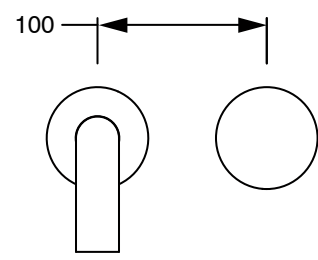

SUSSEX

Sussex Pure Progressive Wall Basin Mixer System 250mm with Linear Textured Handles PVD Brushed Gunmetal (3 Star) Lead Free 50556

SPECIFICATIONS

Recommended Use	Residential;Commercial
Colour Finish	Brushed Gunmetal
Primary Material	Lead Free Brass
Recommended Pressure Range	150 - 500 kPa as per AS3500
Max Continuous Working Temperature (deg C)	65
Min Continuous Working Temperature (deg C)	1

WARRANTY

Residential Use (Years)	40
Commercial Use (Years)	10

Please refer to Sussex Warranty page for full Terms and Conditions

Dimensions are nominal measurements only.

CLEANING RECOMMENDATIONS:

We recommend the use of soapy water or approved cleaners. This product should not be cleaned with abrasive materials. Damage caused by any improper treatment is not covered by the product warranty. Refer to Warranty Conditions

Disclaimer: Products in this specification manual must by regulation be installed by licensed and registered trade people. The manufacturer/distributor reserves the right to vary specifications or delete models from their range without prior notification. Dimensions are nominal measurements only. Dimensions and set-outs listed are correct at time of publication however the manufacturer/distributor takes no responsibility for printing errors.

Published 07/05/2026

To see the complete Sussex range go to www.reece.com.au