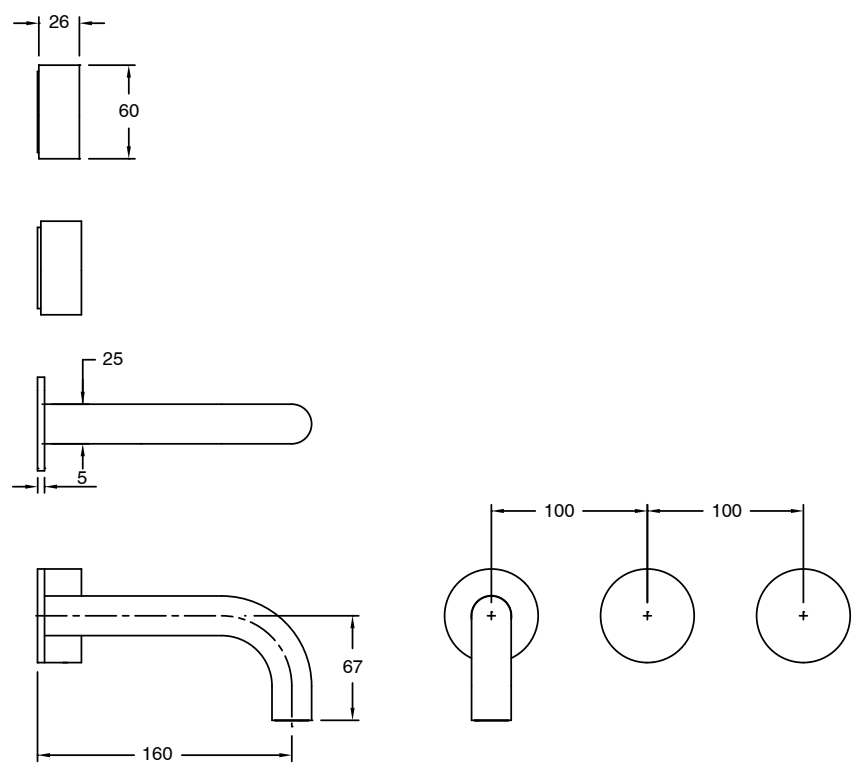

SUSSEX

Sussex Pure Wall Bath Hostess System 160mm with Cirque Textured Handles
PVD Brushed Gunmetal Lead Free
46795

SPECIFICATIONS

Recommended Use	Residential;Commercial
Colour Finish	Brushed Gunmetal
Primary Material	Lead Free Brass
Recommended Pressure Range	150 - 500 kPa as per AS3500
Max Continuous Working Temperature (deg C)	65
Min Continuous Working Temperature (deg C)	1

WARRANTY

Residential Use (Years)	40
Commercial Use (Years)	10

Please refer to Sussex Warranty page for full Terms and Conditions

Dimensions are nominal measurements only.

CLEANING RECOMMENDATIONS:

We recommend the use of soapy water or approved cleaners. This product should not be cleaned with abrasive materials. Damage caused by any improper treatment is not covered by the product warranty. Refer to Warranty Conditions

Disclaimer: Products in this specification manual must by regulation be installed by licensed and registered trade people. The manufacturer/distributor reserves the right to vary specifications or delete models from their range without prior notification. Dimensions are nominal measurements only. Dimensions and set-outs listed are correct at time of publication however the manufacturer/distributor takes no responsibility for printing errors.

Published 14/05/2026

To see the complete Sussex range go to www.reece.com.au