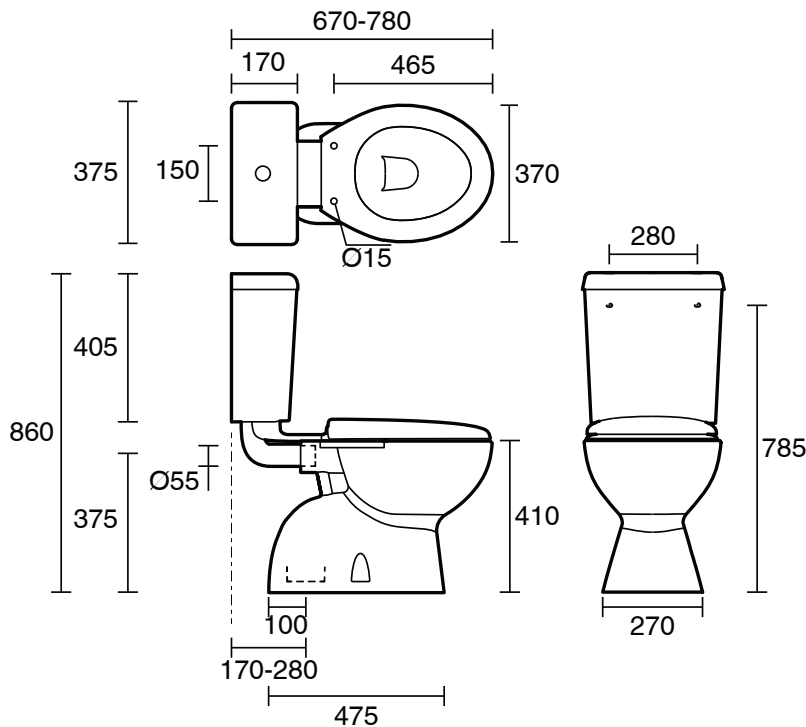

WARRANTY

Residential & Commercial Use (Years)	25
Spare Parts & Labour (Years)	1

Please refer to Posh Warranty Page for full Terms and Conditions

Dimensions are nominal measurements only.

CLEANING RECOMMENDATIONS:

We recommend the use of soapy water or approved cleaners. This product should not be cleaned with abrasive materials. Damage caused by any improper treatment is not covered by the product warranty. Refer to Warranty Conditions

Disclaimer: Products in this specification manual must by regulation be installed by licensed and registered trade people. The manufacturer/distributor reserves the right to vary specifications or delete models from their range without prior notification. Dimensions are nominal measurements only. Dimensions and set-outs listed are correct at time of publication however the manufacturer/distributor takes no responsibility for printing errors.

Published 01/04/2026