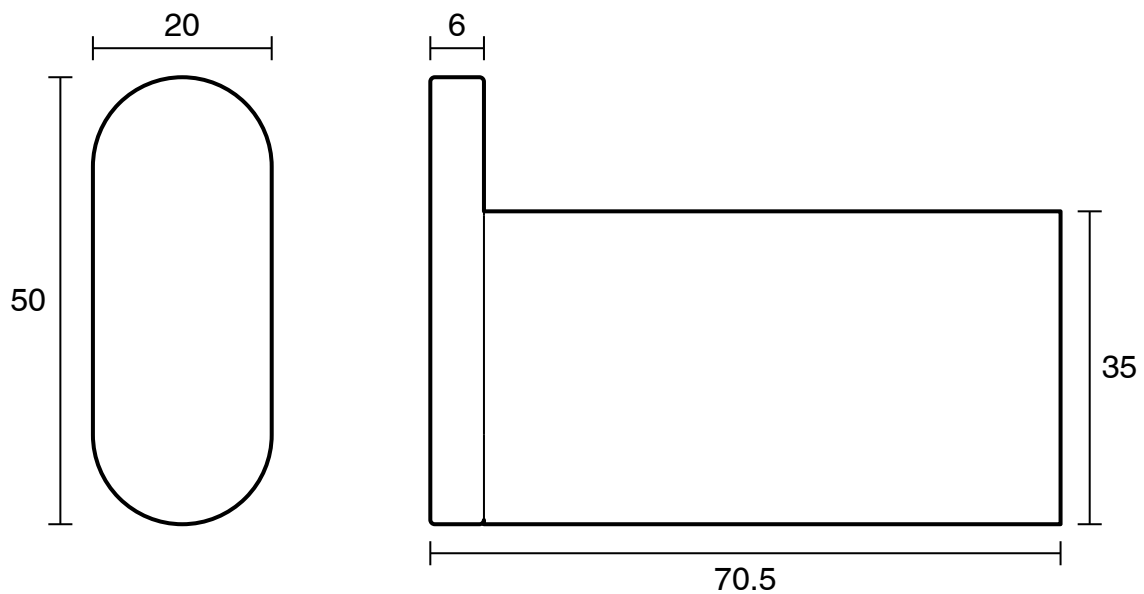

mizu

Mizu Soothe Robe Hook Matte Black

2268104

SPECIFICATIONS

Recommended Use	Residential;Commercial
Colour Finish	Matte Black
Primary Material	Brass

WARRANTY

Residential & Commercial Use (Years)	25
Spare Parts & Labour (Years)	1

Please refer to Mizu Warranty page for full Terms and Conditions

Dimensions are nominal measurements only.

CLEANING RECOMMENDATIONS:

We recommend the use of soapy water or approved cleaners. This product should not be cleaned with abrasive materials. Damage caused by any improper treatment is not covered by the product warranty. Refer to Warranty Conditions

Disclaimer: Products in this specification manual must by regulation be installed by licensed and registered trade people. The manufacturer/distributor reserves the right to vary specifications or delete models from their range without prior notification. Dimensions are nominal measurements only. Dimensions and set-outs listed are correct at time of publication however the manufacturer/distributor takes no responsibility for printing errors.

Published 01/04/2026

To see the complete Mizu range go to www.reece.com.au