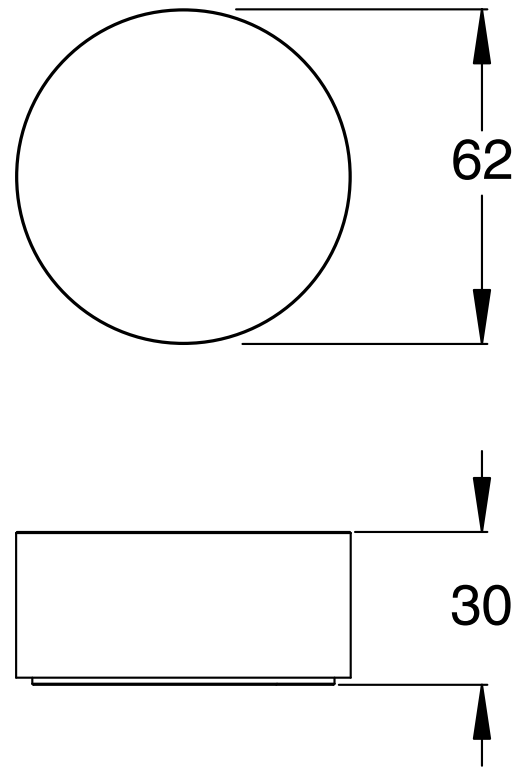

SUSSEX

Sussex Pure Progressive Top Mount Hob Mixer with Diamond Textured Handles
PVD Brushed Nickel Lead Free
50648

SPECIFICATIONS

Recommended Use	Residential;Commercial
Colour Finish	Brushed Nickel
Primary Material	Lead Free Brass
Recommended Pressure Range	150 - 500 kPa as per AS3500
Max Continuous Working Temperature (deg C)	65
Min Continuous Working Temperature (deg C)	1

WARRANTY

Residential Use (Years)	40
Commercial Use (Years)	10

Please refer to Sussex Warranty page for full Terms and Conditions

Dimensions are nominal measurements only.

CLEANING RECOMMENDATIONS:

We recommend the use of soapy water or approved cleaners. This product should not be cleaned with abrasive materials. Damage caused by any improper treatment is not covered by the product warranty. Refer to Warranty Conditions

Disclaimer: Products in this specification manual must by regulation be installed by licensed and registered trade people. The manufacturer/distributor reserves the right to vary specifications or delete models from their range without prior notification. Dimensions are nominal measurements only. Dimensions and set-outs listed are correct at time of publication however the manufacturer/distributor takes no responsibility for printing errors.

Published 07/05/2026

To see the complete Sussex range go to www.reece.com.au