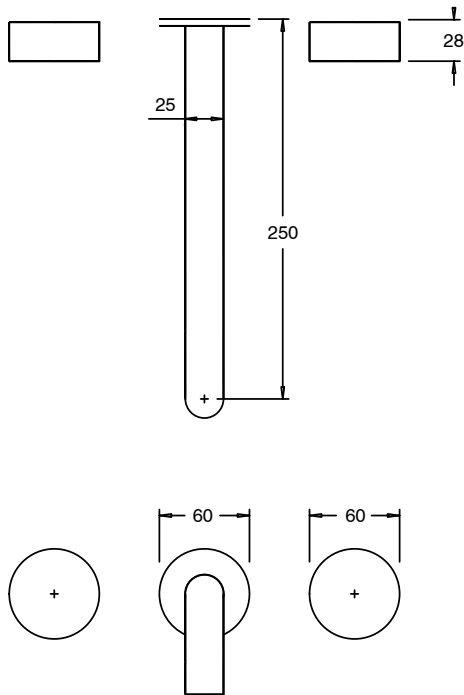

SUSSEX

Sussex Pure Bath Set 250mm with Cirque Textured Handles Chrome Lead Free

47134

SPECIFICATIONS

Recommended Use	Residential;Commercial
Colour Finish	Polished Chrome
Primary Material	Lead Free Brass
Recommended Pressure Range	150 - 500 kPa as per AS3500
Max Continuous Working Temperature (deg C)	65
Min Continuous Working Temperature (deg C)	1

WARRANTY

Residential Use (Years)	40
Commercial Use (Years)	10

Please refer to Sussex Warranty page for full Terms and Conditions

Dimensions are nominal measurements only.

CLEANING RECOMMENDATIONS:

We recommend the use of soapy water or approved cleaners. This product should not be cleaned with abrasive materials. Damage caused by any improper treatment is not covered by the product warranty. Refer to Warranty Conditions

Disclaimer: Products in this specification manual must by regulation be installed by licensed and registered trade people. The manufacturer/distributor reserves the right to vary specifications or delete models from their range without prior notification. Dimensions are nominal measurements only. Dimensions and set-outs listed are correct at time of publication however the manufacturer/distributor takes no responsibility for printing errors.

Published 14/05/2026

To see the complete Sussex range go to www.reece.com.au