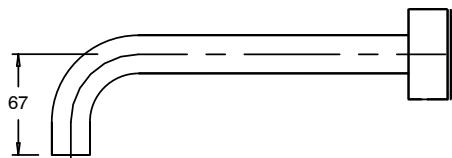

SUSSEX

Sussex Pure Bath Set 250mm with Cirque Textured Handles Chrome Lead Free

47134

SPECIFICATIONS

Recommended Use	Residential;Commercial
Colour Finish	Polished Chrome
Primary Material	Lead Free Brass
Recommended Pressure Range	150 - 500 kPa as per AS3500
Max Continuous Working Temperature (deg C)	65
Min Continuous Working Temperature (deg C)	1

WARRANTY

Residential Use (Years)	40
Commercial Use (Years)	10

Please refer to Sussex Warranty page for full Terms and Conditions

Dimensions are nominal measurements only.

CLEANING RECOMMENDATIONS:

We recommend the use of soapy water or approved cleaners. This product should not be cleaned with abrasive materials. Damage caused by any improper treatment is not covered by the product warranty. Refer to Warranty Conditions

Disclaimer: Products in this specification manual must by regulation be installed by licensed and registered trade people. The manufacturer/distributor reserves the right to vary specifications or delete models from their range without prior notification. Dimensions are nominal measurements only. Dimensions and set-outs listed are correct at time of publication however the manufacturer/distributor takes no responsibility for printing errors.

Published 14/05/2026

To see the complete Sussex range go to www.reece.com.au