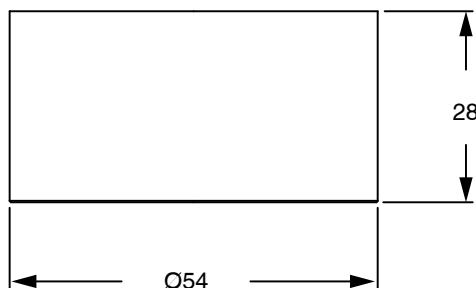

SUSSEX

Sussex Pure Diverter with Diamond Textured Handle PVD Matte Black Lead Free

47236

SPECIFICATIONS	
Recommended Use	Residential;Commercial
Colour Finish	Matte Black
Primary Material	Lead Free Brass
Recommended Pressure Range	150 - 500 kPa as per AS3500
Max Continuous Working Temperature (deg C)	65
Min Continuous Working Temperature (deg C)	1
WARRANTY	
Residential Use (Years)	40
Commercial Use (Years)	10
<i>Please refer to Sussex Warranty page for full Terms and Conditions</i>	