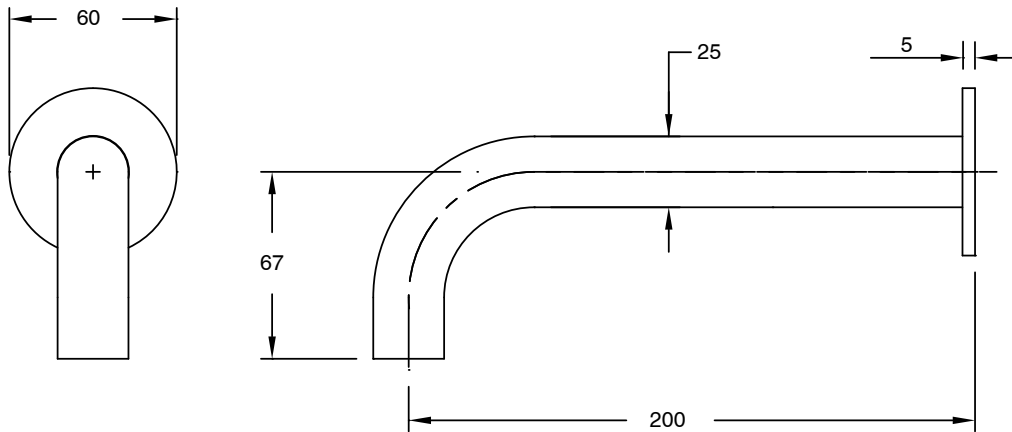

SUSSEX

Sussex Pure Wall Bath Outlet 200mm PVD Brushed Nickel Lead Free

46988

SPECIFICATIONS

Recommended Use	Residential;Commercial
Colour Finish	Brushed Nickel
Primary Material	Lead Free Brass
Recommended Pressure Range	150 - 500 kPa as per AS3500
Max Continuous Working Temperature (deg C)	65
Min Continuous Working Temperature (deg C)	1

WARRANTY

Residential Use (Years)	40
Commercial Use (Years)	10

Please refer to Sussex Warranty page for full Terms and Conditions

Dimensions are nominal measurements only.

CLEANING RECOMMENDATIONS:

We recommend the use of soapy water or approved cleaners. This product should not be cleaned with abrasive materials. Damage caused by any improper treatment is not covered by the product warranty. Refer to Warranty Conditions

Disclaimer: Products in this specification manual must by regulation be installed by licensed and registered trade people. The manufacturer/distributor reserves the right to vary specifications or delete models from their range without prior notification. Dimensions are nominal measurements only. Dimensions and set-outs listed are correct at time of publication however the manufacturer/distributor takes no responsibility for printing errors.

Published 14/05/2026

To see the complete Sussex range go to www.reece.com.au