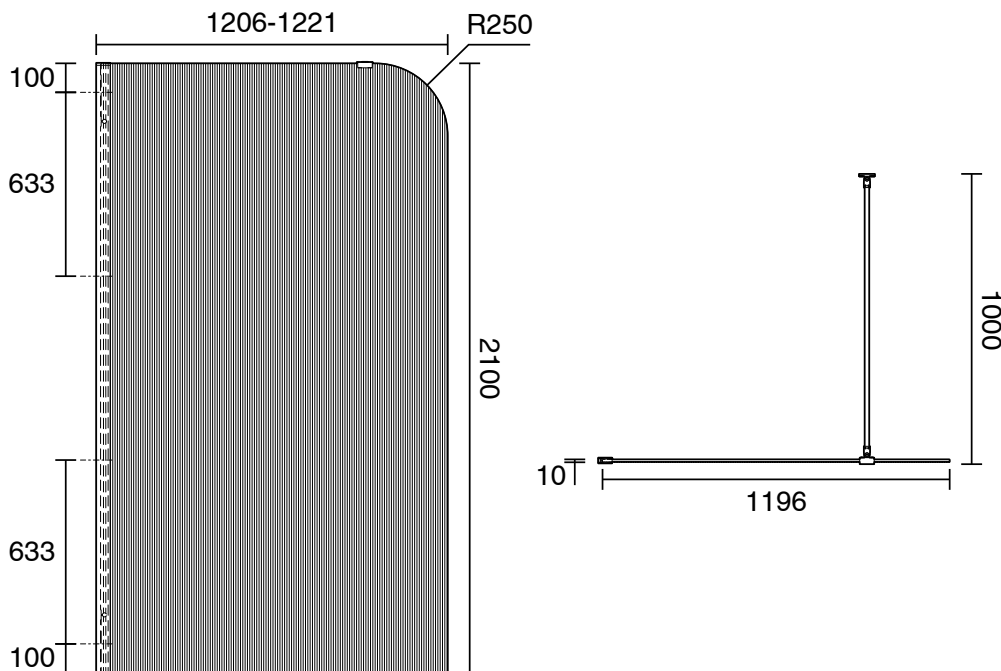

KADO

Kado Lux Frameless Curved Left Fluted Panel with Wall Channel 1200mm Brushed Gunmetal

1710164

SPECIFICATIONS

Recommended Use	Residential;Commercial
Colour Finish	Clear;Brushed Gunmetal
Primary Material	Glass
Frame Configuration	Frameless
Screen Shape	Curved
Screen Appearance	Fluted
Screen Fixing	Channel
Mounting	Wall

WARRANTY

Residential & Commercial Use (Years)	7
Spare Parts & Labour (Years)	1

Please refer to Kado Warranty Page for full Terms and Conditions

Dimensions are nominal measurements only.

CLEANING RECOMMENDATIONS:

We recommend the use of soapy water or approved cleaners. This product should not be cleaned with abrasive materials. Damage caused by any improper treatment is not covered by the product warranty. Refer to Warranty Conditions

Disclaimer: Products in this specification manual must by regulation be installed by licensed and registered trade people. The manufacturer/distributor reserves the right to vary specifications or delete models from their range without prior notification. Dimensions are nominal measurements only. Dimensions and set-outs listed are correct at time of publication however the manufacturer/distributor takes no responsibility for printing errors.

Published 01/04/2026

To see the complete Kado range go to www.reece.com.au