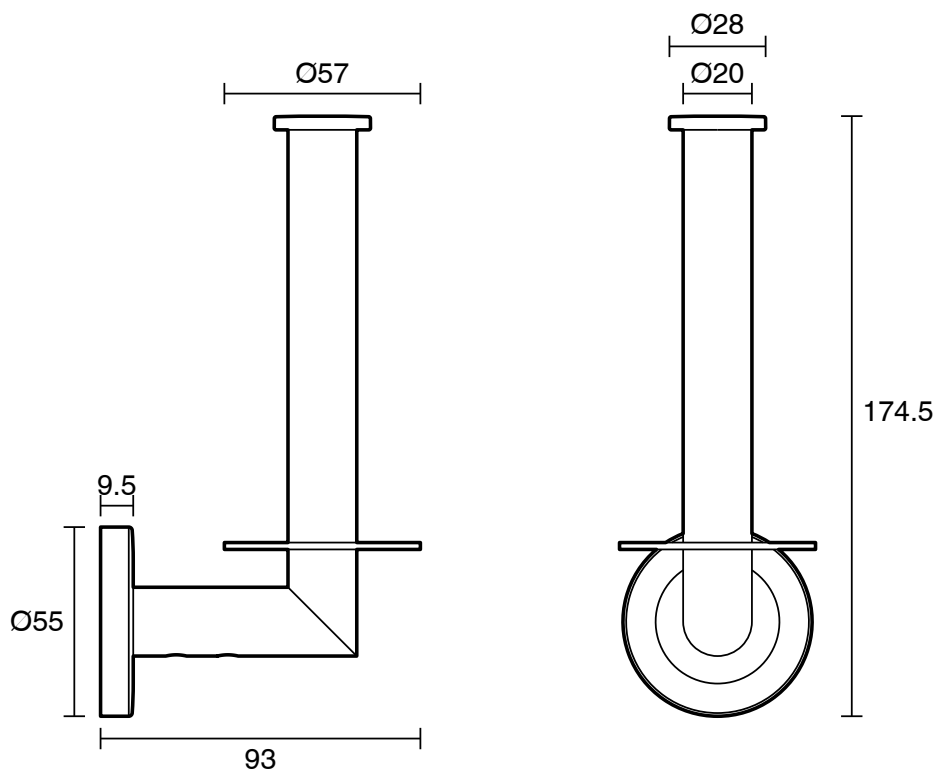

## Roca Ona Spare Toilet Roll Holder Matte Black

15053

SPECIFICATIONS	
Recommended Use	Residential;Commercial
Colour Finish	Matte Black
Primary Material	Brass
WARRANTY	
Residential & Commercial Use (Years)	25
Parts Replacement Only (Years)	1
<i>Please refer to Roca Warranty page for full Terms and Conditions</i>	

Dimensions are nominal measurements only.