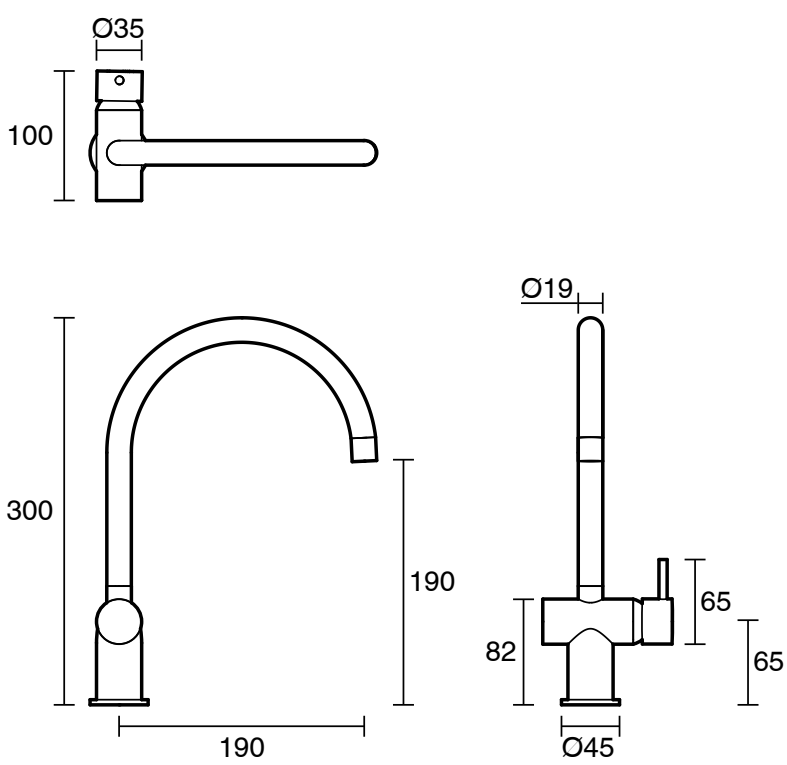

## Scala Mini Sink Mixer Curved Large Right Hand PVD Brushed Platinum Gold (5 Star) Lead Free

51860

SPECIFICATIONS	
Recommended Use	Residential;Commercial
Colour Finish	Brushed Platinum Gold
Primary Material	Lead Free Brass
Recommended Pressure Range	150 - 500 kPa as per AS3500
Max Continuous Working Temperature (deg C)	65
Min Continuous Working Temperature (deg C)	1
WARRANTY	
Residential Use (Years)	40
Commercial Use (Years)	10
<i>Please refer to Sussex Warranty page for full Terms and Conditions</i>	

Dimensions are nominal measurements only.