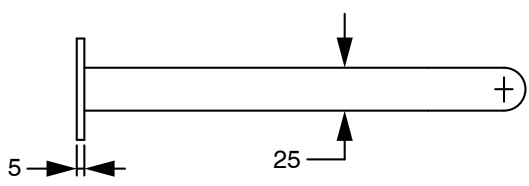

SUSSEX

Sussex Pure Progressive Wall Bath Mixer Tap System 250mm Matte Black

2299030

SPECIFICATIONS

Recommended Use	Residential;Commercial
Colour Finish	Matte Black
Primary Material	DR Brass
Recommended Pressure Range	150 - 500 kPa as per AS3500
Max Continuous Working Temperature (deg C)	65
Min Continuous Working Temperature (deg C)	1

WARRANTY

Residential Use (Years)	40
Commercial Use (Years)	10

Please refer to Sussex Warranty page for full Terms and Conditions

Dimensions are nominal measurements only.

CLEANING RECOMMENDATIONS:

We recommend the use of soapy water or approved cleaners. This product should not be cleaned with abrasive materials. Damage caused by any improper treatment is not covered by the product warranty. Refer to Warranty Conditions

Disclaimer: Products in this specification manual must by regulation be installed by licensed and registered trade people. The manufacturer/distributor reserves the right to vary specifications or delete models from their range without prior notification. Dimensions are nominal measurements only. Dimensions and set-outs listed are correct at time of publication however the manufacturer/distributor takes no responsibility for printing errors.

Published 16/04/2026

To see the complete Sussex range go to www.reece.com.au