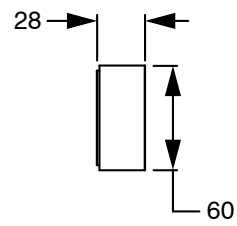

SUSSEX

Sussex Pure Progressive Wall Bath Mixer Tap System 250mm Matte Black

2299030

SPECIFICATIONS

Recommended Use	Residential;Commercial
Colour Finish	Matte Black
Primary Material	DR Brass
Recommended Pressure Range	150 - 500 kPa as per AS3500
Max Continuous Working Temperature (deg C)	65
Min Continuous Working Temperature (deg C)	1

WARRANTY

Residential Use (Years)	40
Commercial Use (Years)	10

Please refer to Sussex Warranty page for full Terms and Conditions