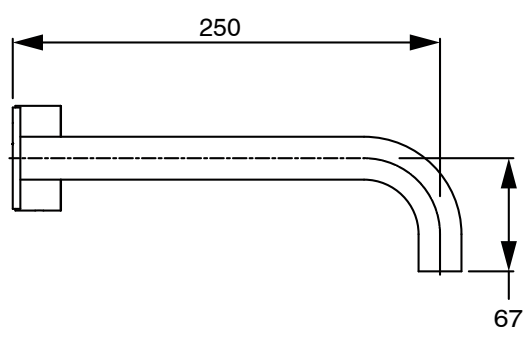

SUSSEX

Sussex Pure Progressive Wall Bath Mixer Tap System 250mm Matte Black

2299030

SPECIFICATIONS

Recommended Use	Residential;Commercial
Colour Finish	Matte Black
Primary Material	DR Brass
Recommended Pressure Range	150 - 500 kPa as per AS3500
Max Continuous Working Temperature (deg C)	65
Min Continuous Working Temperature (deg C)	1

WARRANTY

Residential Use (Years)	40
Commercial Use (Years)	10

Please refer to Sussex Warranty page for full Terms and Conditions

Dimensions are nominal measurements only.

CLEANING RECOMMENDATIONS:

We recommend the use of soapy water or approved cleaners. This product should not be cleaned with abrasive materials. Damage caused by any improper treatment is not covered by the product warranty. Refer to Warranty Conditions

Disclaimer: Products in this specification manual must by regulation be installed by licensed and registered trade people. The manufacturer/distributor reserves the right to vary specifications or delete models from their range without prior notification. Dimensions are nominal measurements only. Dimensions and set-outs listed are correct at time of publication however the manufacturer/distributor takes no responsibility for printing errors.

Published 16/04/2026

To see the complete Sussex range go to www.reece.com.au