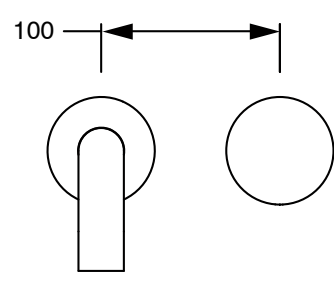

SUSSEX

Sussex Pure Progressive Wall Bath Mixer Tap System 250mm Matte Black

2299030

SPECIFICATIONS

Recommended Use	Residential;Commercial
Colour Finish	Matte Black
Primary Material	DR Brass
Recommended Pressure Range	150 - 500 kPa as per AS3500
Max Continuous Working Temperature (deg C)	65
Min Continuous Working Temperature (deg C)	1

WARRANTY

Residential Use (Years)	40
Commercial Use (Years)	10

Please refer to Sussex Warranty page for full Terms and Conditions

Dimensions are nominal measurements only.

CLEANING RECOMMENDATIONS:

We recommend the use of soapy water or approved cleaners. This product should not be cleaned with abrasive materials. Damage caused by any improper treatment is not covered by the product warranty. Refer to Warranty Conditions

Disclaimer: Products in this specification manual must by regulation be installed by licensed and registered trade people. The manufacturer/distributor reserves the right to vary specifications or delete models from their range without prior notification. Dimensions are nominal measurements only. Dimensions and set-outs listed are correct at time of publication however the manufacturer/distributor takes no responsibility for printing errors.

Published 16/04/2026

To see the complete Sussex range go to www.reece.com.au