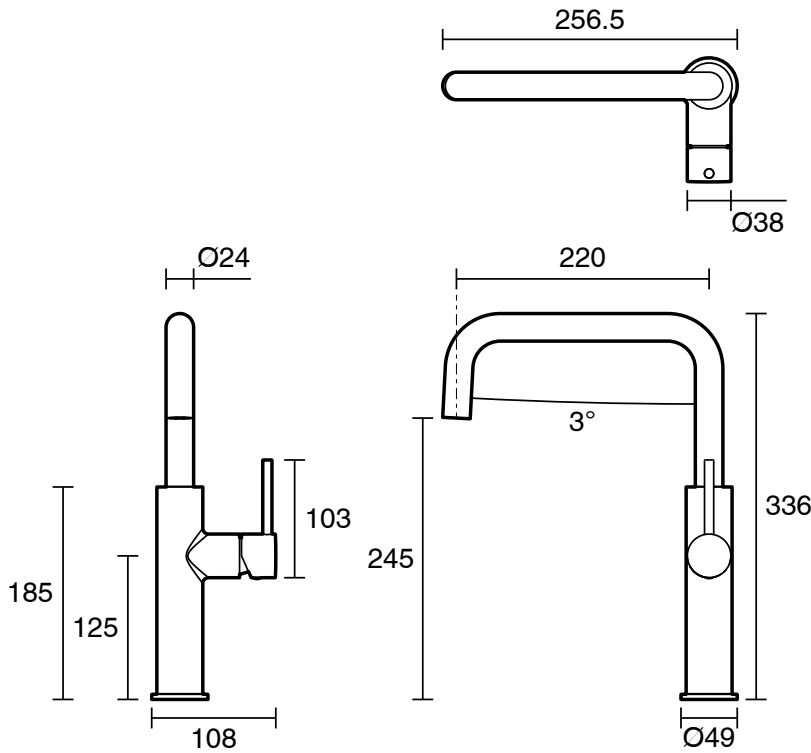

mizu

Mizu Drift Gooseneck Sink Mixer Tap Square Brushed Brass (5 Star) Lead Free

2266768

SPECIFICATIONS	
Recommended Use	Residential;Commercial
Colour Finish	Brushed Brass
Primary Material	Lead Free Brass
Recommended Pressure Range	150 - 500 kPa as per AS3500
Max Continuous Working Temperature (deg C)	65
Min Continuous Working Temperature (deg C)	5
WARRANTY	
Residential & Commercial Use (Years)	25
Spare Parts & Labour (Years)	1
<i>Please refer to Mizu Warranty page for full Terms and Conditions</i>	

Disclaimer: Products in this specification manual must by regulation be installed by licensed and registered trade people. The manufacturer/distributor reserves the right to vary specifications or delete models from their range without prior notification. Dimensions are nominal measurements only. Dimensions and set-outs listed are correct at time of publication however the manufacturer/distributor takes no responsibility for printing errors.