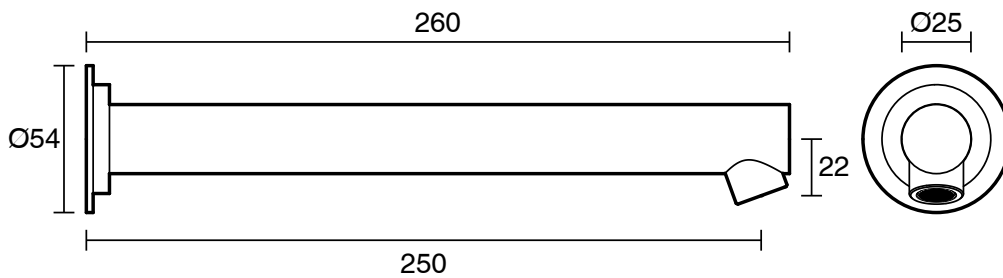

## Scala Wall Basin Outlet Straight 250mm PVD Brushed Gold (6 Star) Lead Free

52457

SPECIFICATIONS	
Recommended Use	Residential;Commercial
Colour Finish	Brushed Gold
Primary Material	Lead Free Brass
Recommended Pressure Range	150 - 500 kPa as per AS3500
Max Continuous Working Temperature (deg C)	65
Min Continuous Working Temperature (deg C)	1
WARRANTY	
Residential Use (Years)	40
Commercial Use (Years)	10
<i>Please refer to Sussex Warranty page for full Terms and Conditions</i>	

Dimensions are nominal measurements only.