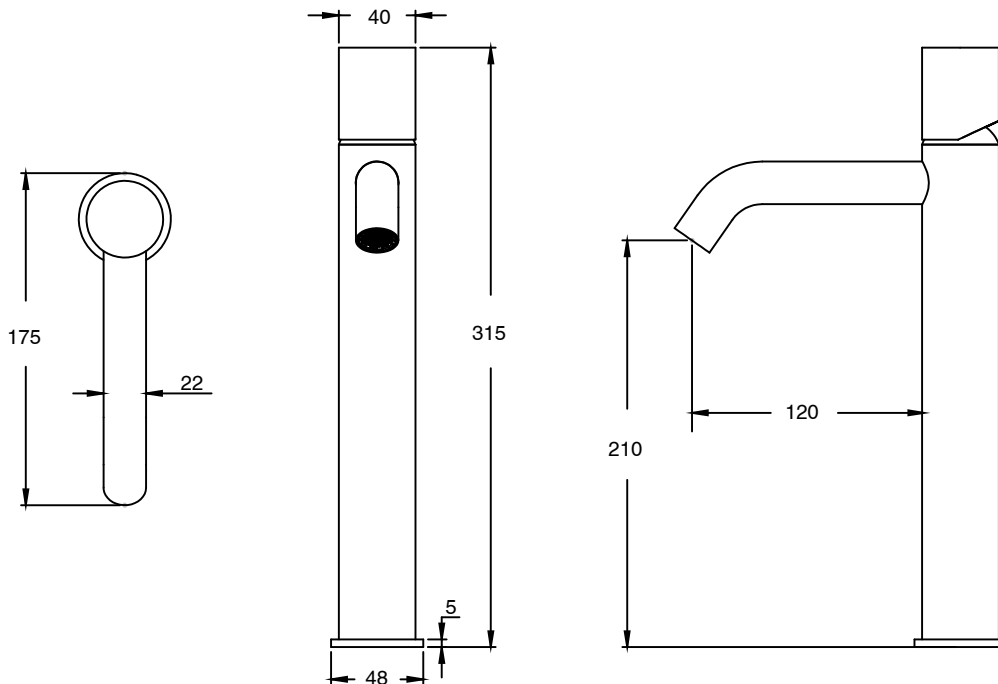

SUSSEX

Sussex Pure Extended Basin Mixer Curved with Cirque Textured Handles PVD Brushed Gold (5 Star) Lead Free 49804

SPECIFICATIONS	
Recommended Use	Residential;Commercial
Colour Finish	Brushed Gold
Primary Material	Lead Free Brass
Recommended Pressure Range	150 - 500 kPa as per AS3500
Max Continuous Working Temperature (deg C)	65
Min Continuous Working Temperature (deg C)	1
WARRANTY	
Residential Use (Years)	40
Commercial Use (Years)	10
<i>Please refer to Sussex Warranty page for full Terms and Conditions</i>	

Disclaimer: Products in this specification manual must by regulation be installed by licensed and registered trade people. The manufacturer/distributor reserves the right to vary specifications or delete models from their range without prior notification. Dimensions are nominal measurements only. Dimensions and set-outs listed are correct at time of publication however the manufacturer/distributor takes no responsibility for printing errors.