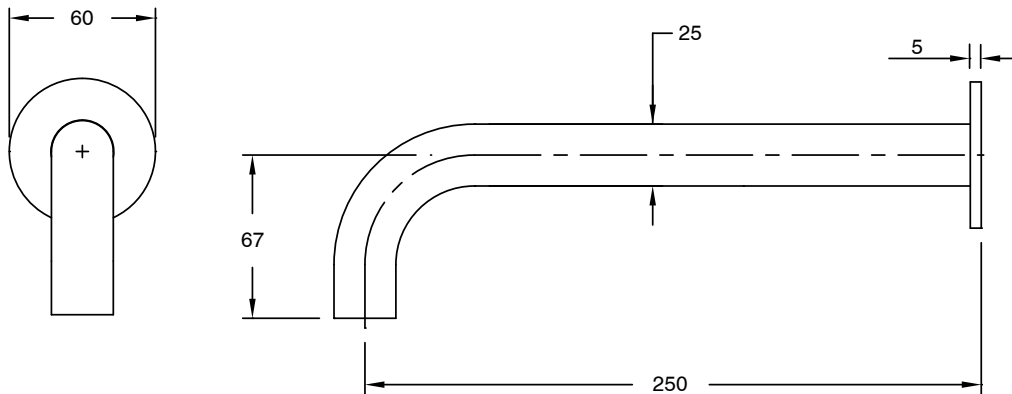

SUSSEX

Sussex Pure Wall Bath Outlet 250mm PVD Brushed Nickel Lead Free

46998

SPECIFICATIONS

Recommended Use	Residential;Commercial
Colour Finish	Brushed Nickel
Primary Material	Lead Free Brass
Recommended Pressure Range	150 - 500 kPa as per AS3500
Max Continuous Working Temperature (deg C)	65
Min Continuous Working Temperature (deg C)	1

WARRANTY

Residential Use (Years)	40
Commercial Use (Years)	10

Please refer to Sussex Warranty page for full Terms and Conditions

Dimensions are nominal measurements only.

CLEANING RECOMMENDATIONS:

We recommend the use of soapy water or approved cleaners. This product should not be cleaned with abrasive materials. Damage caused by any improper treatment is not covered by the product warranty. Refer to Warranty Conditions

Disclaimer: Products in this specification manual must by regulation be installed by licensed and registered trade people. The manufacturer/distributor reserves the right to vary specifications or delete models from their range without prior notification. Dimensions are nominal measurements only. Dimensions and set-outs listed are correct at time of publication however the manufacturer/distributor takes no responsibility for printing errors.

Published 14/05/2026

To see the complete Sussex range go to www.reece.com.au