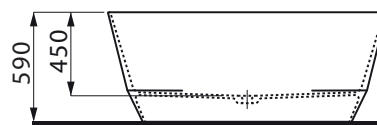

LAUFEN

LAUFEN Pro Freestanding Bath with Overflow 1500 x 700mm White

9510103

SPECIFICATIONS

Recommended Use	Residential;Commercial
Bath Type	Freestanding
Primary Material	Solid Surface
Colour Finish	White
Capacity (L)	200
Weight (kg)	120
Mounting	Floor
Overflow Included	Yes
Plug & Waste Included	No

WARRANTY

Residential & Commercial Use (Years)	25
Spare Parts & Labour (Years)	1

Please refer to LAUFEN Warranty page for full Terms and Conditions

Dimensions are nominal measurements only.

CLEANING RECOMMENDATIONS:

We recommend the use of soapy water or approved cleaners. This product should not be cleaned with abrasive materials. Damage caused by any improper treatment is not covered by the product warranty. Refer to Warranty Conditions

Disclaimer: Products in this specification manual must by regulation be installed by licensed and registered trade people. The manufacturer/distributor reserves the right to vary specifications or delete models from their range without prior notification. Dimensions are nominal measurements only. Dimensions and set-outs listed are correct at time of publication however the manufacturer/distributor takes no responsibility for printing errors.

Published 24/04/2026

To see the complete LAUFEN range go to www.reece.com.au