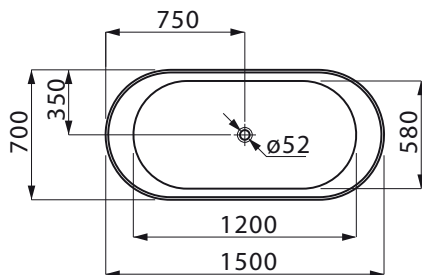

LAUFEN

LAUFEN Pro Freestanding Bath with Overflow 1500 x 700mm White

9510103

SPECIFICATIONS

Recommended Use	Residential;Commercial
Bath Type	Freestanding
Primary Material	Solid Surface
Colour Finish	White
Capacity (L)	200
Weight (kg)	120
Mounting	Floor
Overflow Included	Yes
Plug & Waste Included	No

WARRANTY

Residential & Commercial Use (Years)	25
Spare Parts & Labour (Years)	1

Please refer to LAUFEN Warranty page for full Terms and Conditions

Dimensions are nominal measurements only.

CLEANING RECOMMENDATIONS:

We recommend the use of soapy water or approved cleaners. This product should not be cleaned with abrasive materials. Damage caused by any improper treatment is not covered by the product warranty. Refer to Warranty Conditions

Disclaimer: Products in this specification manual must by regulation be installed by licensed and registered trade people. The manufacturer/distributor reserves the right to vary specifications or delete models from their range without prior notification. Dimensions are nominal measurements only. Dimensions and set-outs listed are correct at time of publication however the manufacturer/distributor takes no responsibility for printing errors.

Published 24/04/2026

To see the complete LAUFEN range go to www.reece.com.au