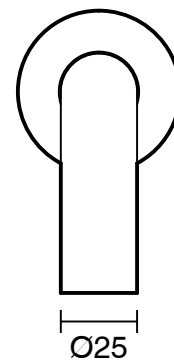

SUSSEX

Scala 25 Wall Outlet Curved 160mm Living Tumbled Brass (6 Star) Lead Free

51126

SPECIFICATIONS	
Recommended Use	Residential;Commercial
Colour Finish	Living Tumbled Brass
Primary Material	Lead Free Brass
Recommended Pressure Range	150 - 500 kPa as per AS3500
Max Continuous Working Temperature (deg C)	65
Min Continuous Working Temperature (deg C)	1
WARRANTY	
Residential Use (Years)	40
Commercial Use (Years)	10
<i>Please refer to Sussex Warranty page for full Terms and Conditions</i>	