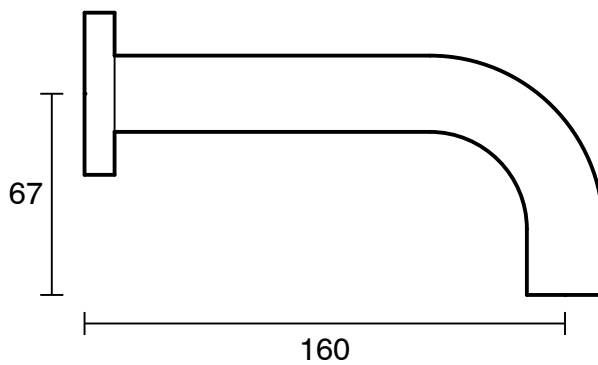

SUSSEX

Scala 25 Wall Outlet Curved 160mm Living Tumbled Brass (6 Star) Lead Free

51126

SPECIFICATIONS	
Recommended Use	Residential;Commercial
Colour Finish	Living Tumbled Brass
Primary Material	Lead Free Brass
Recommended Pressure Range	150 - 500 kPa as per AS3500
Max Continuous Working Temperature (deg C)	65
Min Continuous Working Temperature (deg C)	1
WARRANTY	
Residential Use (Years)	40
Commercial Use (Years)	10
<i>Please refer to Sussex Warranty page for full Terms and Conditions</i>	