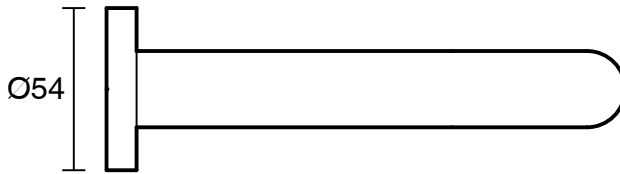

SUSSEX

Scala 25 Wall Outlet Curved 160mm Living Tumbled Brass (6 Star) Lead Free

51126

SPECIFICATIONS	
Recommended Use	Residential;Commercial
Colour Finish	Living Tumbled Brass
Primary Material	Lead Free Brass
Recommended Pressure Range	150 - 500 kPa as per AS3500
Max Continuous Working Temperature (deg C)	65
Min Continuous Working Temperature (deg C)	1
WARRANTY	
Residential Use (Years)	40
Commercial Use (Years)	10
<i>Please refer to Sussex Warranty page for full Terms and Conditions</i>	