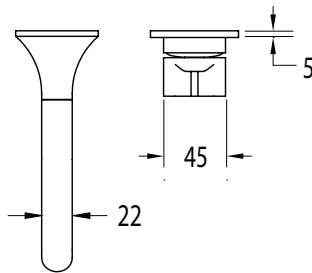

SUSSEX

**Sussex Oria Wall Basin Mixer Outlet System with 165mm Outlet PVD Brushed Nickel (5 Star)
Lead Free
39669**

SPECIFICATIONS	
Recommended Use	Residential;Commercial
Colour Finish	Brushed Nickel
Primary Material	Lead Free Brass
Recommended Pressure Range	150 - 500 kPa as per AS3500
Max Continuous Working Temperature (deg C)	65
Min Continuous Working Temperature (deg C)	1
WARRANTY	
Residential Use (Years)	40
Commercial Use (Years)	10
<i>Please refer to Sussex Warranty page for full Terms and Conditions</i>	

Disclaimer: Products in this specification manual must by regulation be installed by licensed and registered trade people. The manufacturer/distributor reserves the right to vary specifications or delete models from their range without prior notification. Dimensions are nominal measurements only. Dimensions and set-outs listed are correct at time of publication however the manufacturer/distributor takes no responsibility for printing errors.