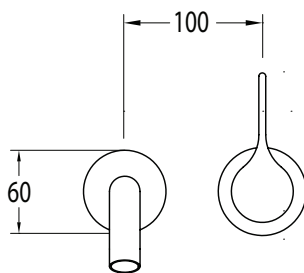

SUSSEX

**Sussex Oria Wall Basin Mixer Outlet System with 165mm Outlet PVD Brushed Nickel (5 Star)
Lead Free
39669**

SPECIFICATIONS	
Recommended Use	Residential;Commercial
Colour Finish	Brushed Nickel
Primary Material	Lead Free Brass
Recommended Pressure Range	150 - 500 kPa as per AS3500
Max Continuous Working Temperature (deg C)	65
Min Continuous Working Temperature (deg C)	1
WARRANTY	
Residential Use (Years)	40
Commercial Use (Years)	10
<i>Please refer to Sussex Warranty page for full Terms and Conditions</i>	

Disclaimer: Products in this specification manual must by regulation be installed by licensed and registered trade people. The manufacturer/distributor reserves the right to vary specifications or delete models from their range without prior notification. Dimensions are nominal measurements only. Dimensions and set-outs listed are correct at time of publication however the manufacturer/distributor takes no responsibility for printing errors.