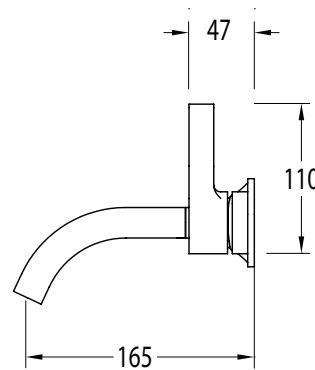

SUSSEX

**Sussex Oria Wall Basin Mixer Outlet System with 165mm Outlet PVD Brushed Nickel (5 Star)
Lead Free
39669**

SPECIFICATIONS	
Recommended Use	Residential;Commercial
Colour Finish	Brushed Nickel
Primary Material	Lead Free Brass
Recommended Pressure Range	150 - 500 kPa as per AS3500
Max Continuous Working Temperature (deg C)	65
Min Continuous Working Temperature (deg C)	1
WARRANTY	
Residential Use (Years)	40
Commercial Use (Years)	10
<i>Please refer to Sussex Warranty page for full Terms and Conditions</i>	

Disclaimer: Products in this specification manual must by regulation be installed by licensed and registered trade people. The manufacturer/distributor reserves the right to vary specifications or delete models from their range without prior notification. Dimensions are nominal measurements only. Dimensions and set-outs listed are correct at time of publication however the manufacturer/distributor takes no responsibility for printing errors.