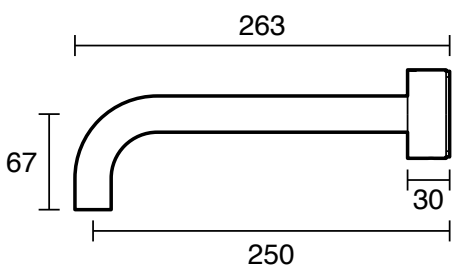

SUSSEX

Sussex Pure Elemental Wall Bath Hostess System 250mm PVD Brushed Bronze

43862

SPECIFICATIONS

Recommended Use	Residential;Commercial
Colour Finish	Brushed Bronze
Primary Material	Brass
Recommended Pressure Range	150 - 500 kPa as per AS3500
Max Continuous Working Temperature (deg C)	65
Min Continuous Working Temperature (deg C)	1

WARRANTY

Residential Use (Years)	40
Commercial Use (Years)	10

Please refer to Sussex Warranty page for full Terms and Conditions

Dimensions are nominal measurements only.

CLEANING RECOMMENDATIONS:

We recommend the use of soapy water or approved cleaners. This product should not be cleaned with abrasive materials. Damage caused by any improper treatment is not covered by the product warranty. Refer to Warranty Conditions

Disclaimer: Products in this specification manual must by regulation be installed by licensed and registered trade people. The manufacturer/distributor reserves the right to vary specifications or delete models from their range without prior notification. Dimensions are nominal measurements only. Dimensions and set-outs listed are correct at time of publication however the manufacturer/distributor takes no responsibility for printing errors.

Published 16/04/2026

To see the complete Sussex range go to www.reece.com.au