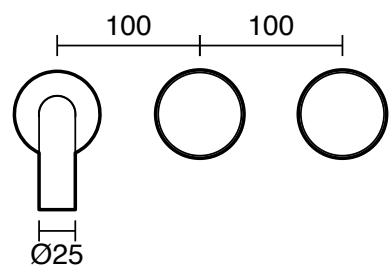

SUSSEX

Sussex Pure Elemental Wall Bath Hostess System 250mm PVD Brushed Bronze

43862

SPECIFICATIONS

Recommended Use	Residential;Commercial
Colour Finish	Brushed Bronze
Primary Material	Brass
Recommended Pressure Range	150 - 500 kPa as per AS3500
Max Continuous Working Temperature (deg C)	65
Min Continuous Working Temperature (deg C)	1

WARRANTY

Residential Use (Years)	40
Commercial Use (Years)	10

Please refer to Sussex Warranty page for full Terms and Conditions

Dimensions are nominal measurements only.

CLEANING RECOMMENDATIONS:

We recommend the use of soapy water or approved cleaners. This product should not be cleaned with abrasive materials. Damage caused by any improper treatment is not covered by the product warranty. Refer to Warranty Conditions

Disclaimer: Products in this specification manual must by regulation be installed by licensed and registered trade people. The manufacturer/distributor reserves the right to vary specifications or delete models from their range without prior notification. Dimensions are nominal measurements only. Dimensions and set-outs listed are correct at time of publication however the manufacturer/distributor takes no responsibility for printing errors.

Published 16/04/2026

To see the complete Sussex range go to www.reece.com.au