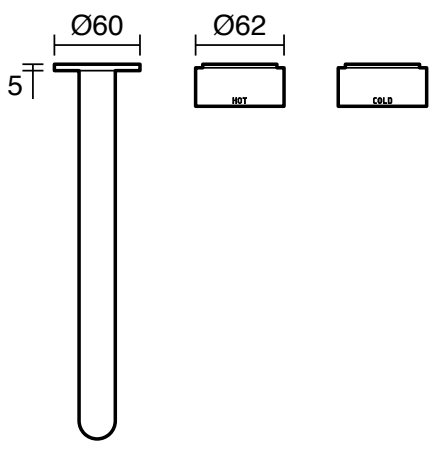

SUSSEX

Sussex Pure Elemental Wall Bath Hostess System 250mm PVD Brushed Bronze

43862

SPECIFICATIONS

Recommended Use	Residential;Commercial
Colour Finish	Brushed Bronze
Primary Material	Brass
Recommended Pressure Range	150 - 500 kPa as per AS3500
Max Continuous Working Temperature (deg C)	65
Min Continuous Working Temperature (deg C)	1

WARRANTY

Residential Use (Years)	40
Commercial Use (Years)	10

Please refer to Sussex Warranty page for full Terms and Conditions

Dimensions are nominal measurements only.

CLEANING RECOMMENDATIONS:

We recommend the use of soapy water or approved cleaners. This product should not be cleaned with abrasive materials. Damage caused by any improper treatment is not covered by the product warranty. Refer to Warranty Conditions

Disclaimer: Products in this specification manual must by regulation be installed by licensed and registered trade people. The manufacturer/distributor reserves the right to vary specifications or delete models from their range without prior notification. Dimensions are nominal measurements only. Dimensions and set-outs listed are correct at time of publication however the manufacturer/distributor takes no responsibility for printing errors.

Published 16/04/2026

To see the complete Sussex range go to www.reece.com.au