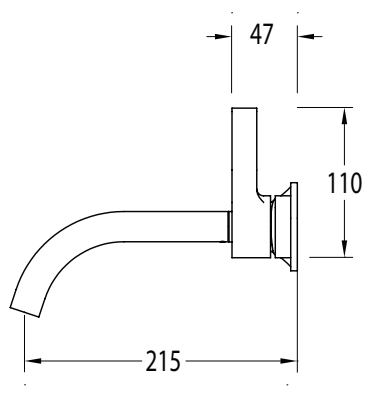

SUSSEX

Sussex Oria Wall Basin Mixer Outlet System 215mm PVD Brushed Gunmetal (5 Star)

2265639

SPECIFICATIONS

Recommended Use	Residential;Commercial
Colour Finish	Brushed Smoke Gunmetal
Primary Material	DR Brass
Recommended Pressure Range	150 - 500 kPa as per AS3500
Max Continuous Working Temperature (deg C)	65
Min Continuous Working Temperature (deg C)	1

WARRANTY

Residential Use (Years)	40
Commercial Use (Years)	10

Please refer to Sussex Warranty page for full Terms and Conditions