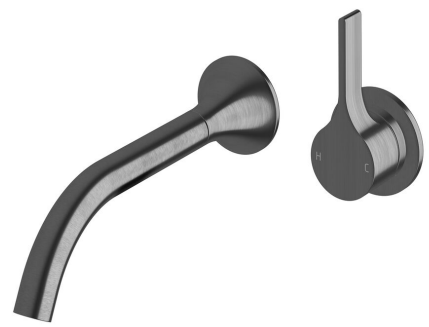

SUSSEX

Sussex Oria Wall Basin Mixer Outlet System 215mm PVD Brushed Gunmetal (5 Star)

2265639

SPECIFICATIONS

Recommended Use	Residential;Commercial
Colour Finish	Brushed Smoke Gunmetal
Primary Material	DR Brass
Recommended Pressure Range	150 - 500 kPa as per AS3500
Max Continuous Working Temperature (deg C)	65
Min Continuous Working Temperature (deg C)	1

WARRANTY

Residential Use (Years)	40
Commercial Use (Years)	10

Please refer to Sussex Warranty page for full Terms and Conditions