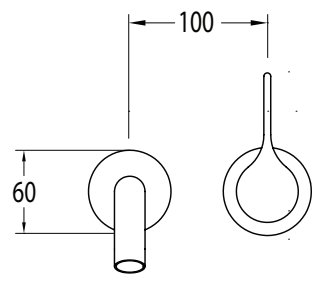

SUSSEX

Sussex Oria Wall Basin Mixer Outlet System 215mm PVD Brushed Gunmetal (5 Star)

2265639

SPECIFICATIONS

Recommended Use	Residential;Commercial
Colour Finish	Brushed Smoke Gunmetal
Primary Material	DR Brass
Recommended Pressure Range	150 - 500 kPa as per AS3500
Max Continuous Working Temperature (deg C)	65
Min Continuous Working Temperature (deg C)	1

WARRANTY

Residential Use (Years)	40
Commercial Use (Years)	10

Please refer to Sussex Warranty page for full Terms and Conditions