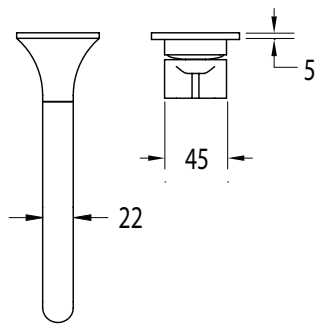

SUSSEX

Sussex Oria Wall Basin Mixer Outlet System 215mm PVD Brushed Gunmetal (5 Star)

2265639

SPECIFICATIONS

Recommended Use	Residential;Commercial
Colour Finish	Brushed Smoke Gunmetal
Primary Material	DR Brass
Recommended Pressure Range	150 - 500 kPa as per AS3500
Max Continuous Working Temperature (deg C)	65
Min Continuous Working Temperature (deg C)	1

WARRANTY

Residential Use (Years)	40
Commercial Use (Years)	10

Please refer to Sussex Warranty page for full Terms and Conditions