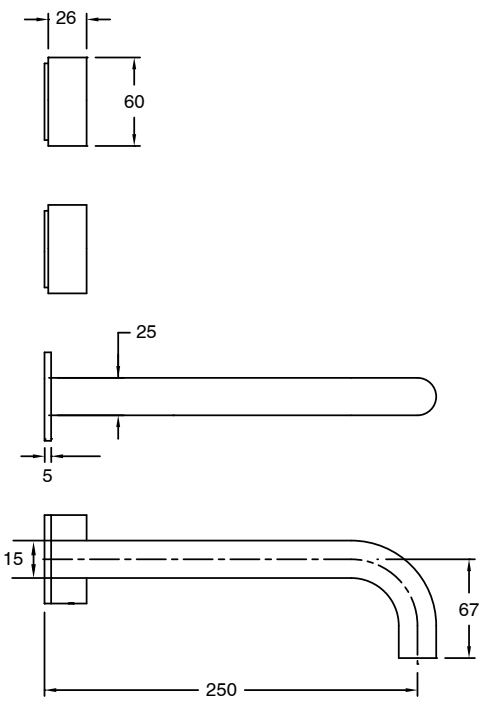

SUSSEX

**Sussex Pure Wall Basin Hostess System 250mm with Cirque Textured Handles
PVD Brushed Gunmetal (3 Star) Lead Free
50840**

SPECIFICATIONS

Recommended Use	Residential;Commercial
Colour Finish	Brushed Gunmetal
Primary Material	Lead Free Brass
Recommended Pressure Range	150 - 500 kPa as per AS3500
Max Continuous Working Temperature (deg C)	65
Min Continuous Working Temperature (deg C)	1

WARRANTY

Residential Use (Years)	40
Commercial Use (Years)	10

Please refer to Sussex Warranty page for full Terms and Conditions

Dimensions are nominal measurements only.

CLEANING RECOMMENDATIONS:

We recommend the use of soapy water or approved cleaners. This product should not be cleaned with abrasive materials. Damage caused by any improper treatment is not covered by the product warranty. Refer to Warranty Conditions

Disclaimer: Products in this specification manual must by regulation be installed by licensed and registered trade people. The manufacturer/distributor reserves the right to vary specifications or delete models from their range without prior notification. Dimensions are nominal measurements only. Dimensions and set-outs listed are correct at time of publication however the manufacturer/distributor takes no responsibility for printing errors.

Published 07/05/2026

To see the complete Sussex range go to www.reece.com.au