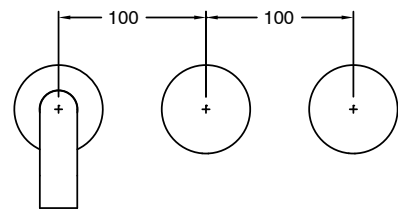

SUSSEX

**Sussex Pure Wall Basin Hostess System 250mm with Cirque Textured Handles
PVD Brushed Gunmetal (3 Star) Lead Free
50840**

SPECIFICATIONS

Recommended Use	Residential;Commercial
Colour Finish	Brushed Gunmetal
Primary Material	Lead Free Brass
Recommended Pressure Range	150 - 500 kPa as per AS3500
Max Continuous Working Temperature (deg C)	65
Min Continuous Working Temperature (deg C)	1

WARRANTY

Residential Use (Years)	40
Commercial Use (Years)	10

Please refer to Sussex Warranty page for full Terms and Conditions

Dimensions are nominal measurements only.

CLEANING RECOMMENDATIONS:

We recommend the use of soapy water or approved cleaners. This product should not be cleaned with abrasive materials. Damage caused by any improper treatment is not covered by the product warranty. Refer to Warranty Conditions

Disclaimer: Products in this specification manual must by regulation be installed by licensed and registered trade people. The manufacturer/distributor reserves the right to vary specifications or delete models from their range without prior notification. Dimensions are nominal measurements only. Dimensions and set-outs listed are correct at time of publication however the manufacturer/distributor takes no responsibility for printing errors.

Published 07/05/2026

To see the complete Sussex range go to www.reece.com.au