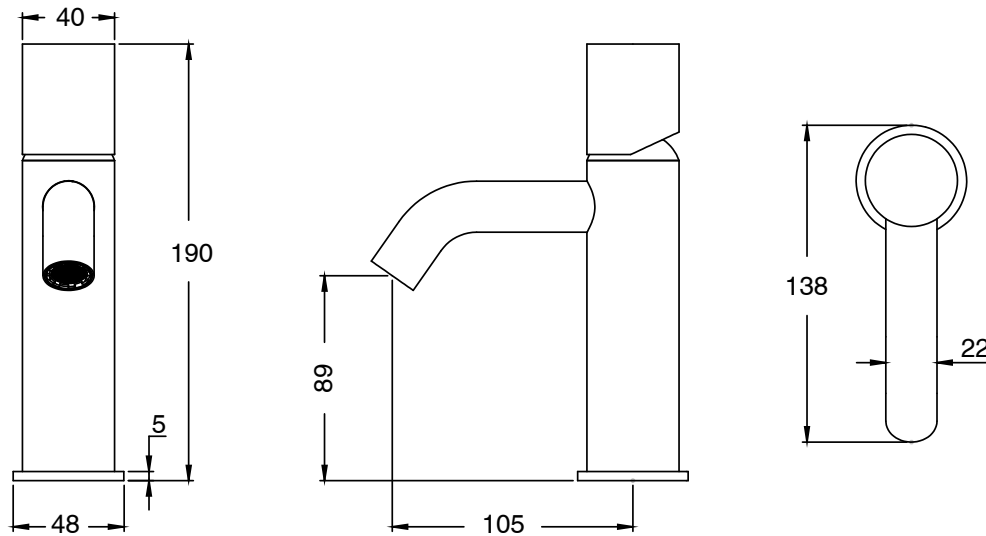

SUSSEX

Sussex Pure Basin Mixer Tap Curved Spout with Cirque Textured Handle PVD Brushed Gold (5 Star)

9510891

SPECIFICATIONS	
Recommended Use	Residential;Commercial
Colour Finish	Brushed Gold
Primary Material	DR Brass
Recommended Pressure Range	150 - 500 kPa as per AS3500
Max Continuous Working Temperature (deg C)	65
Min Continuous Working Temperature (deg C)	1
WARRANTY	
Residential Use (Years)	40
Commercial Use (Years)	10
<i>Please refer to Sussex Warranty page for full Terms and Conditions</i>	

Disclaimer: Products in this specification manual must by regulation be installed by licensed and registered trade people. The manufacturer/distributor reserves the right to vary specifications or delete models from their range without prior notification. Dimensions are nominal measurements only. Dimensions and set-outs listed are correct at time of publication however the manufacturer/distributor takes no responsibility for printing errors.